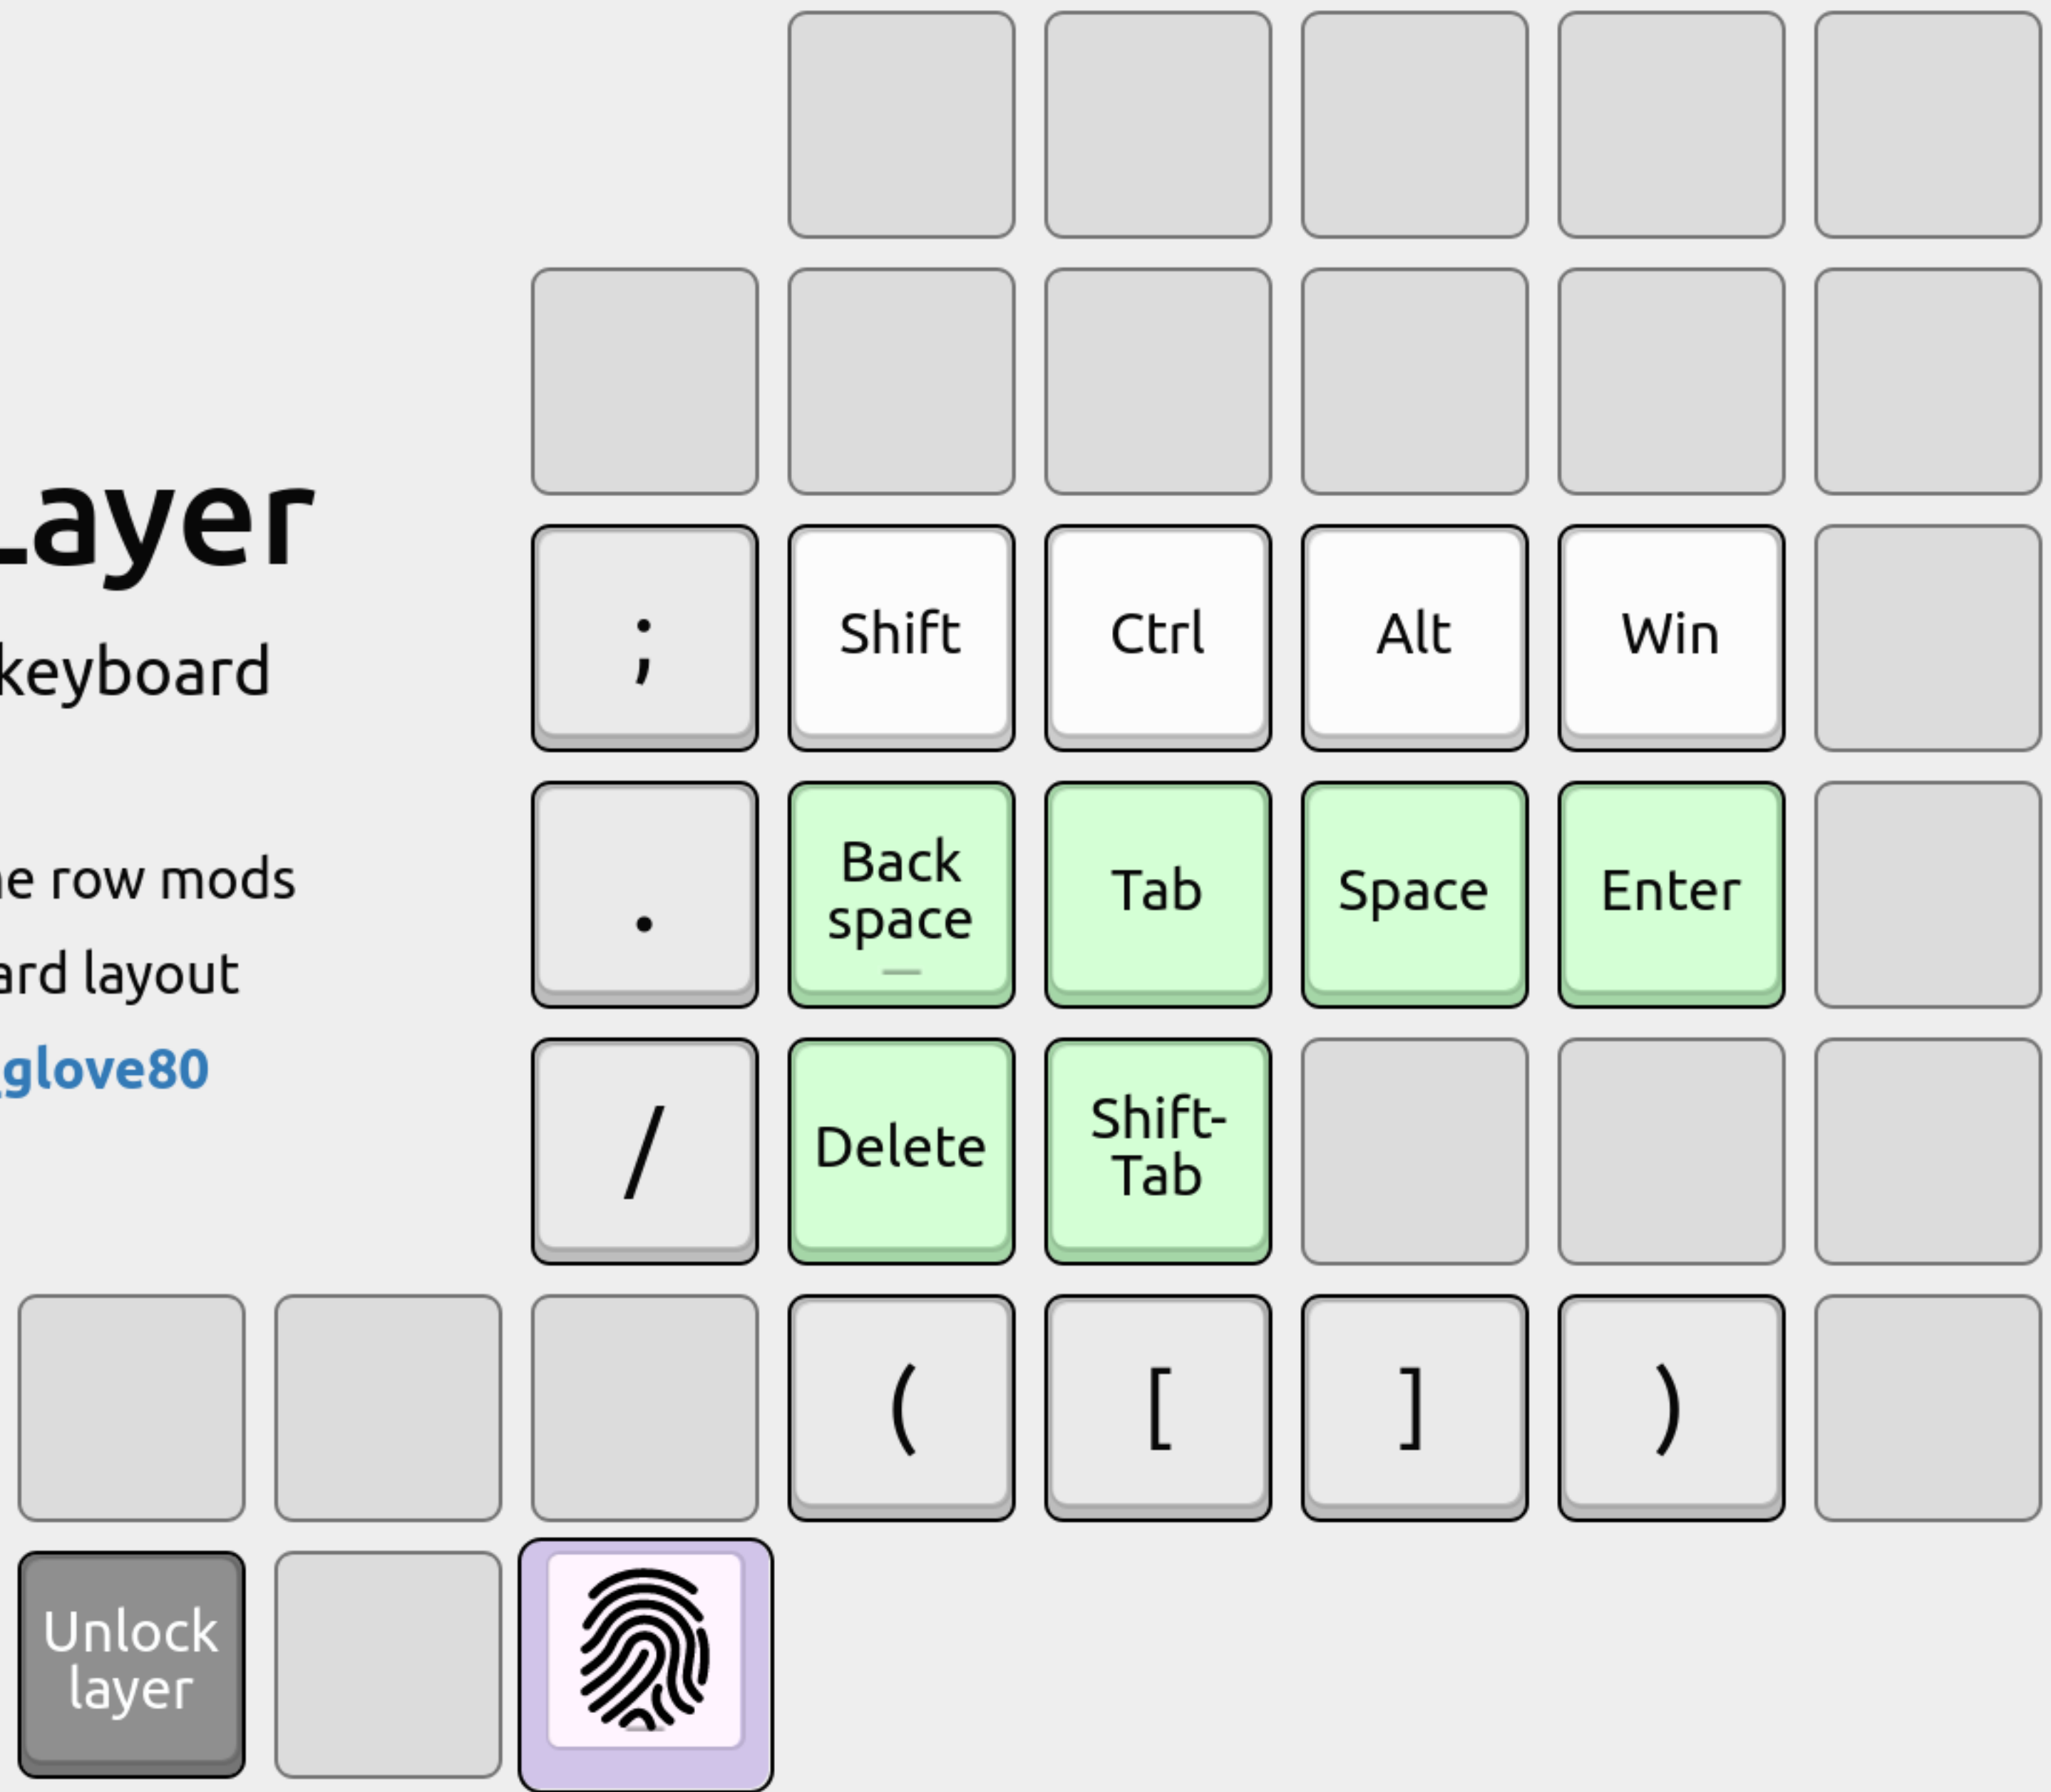

# Function Layer

MoErgo Glove80 keyboard

Miryoku layers & home row mods

Engram·mer keyboard layout

See [is.gd/sunaku\\_glove80](https://is.gd/sunaku_glove80)

# Emoji Layer

MoErgo Glove80 keyboard

Miryoku layers & home row mods

Engram·mer keyboard layout

See [is.gd/sunaku\\_glove80](https://is.gd/sunaku_glove80)

# Symbol Layer

MoErgo Glove80 keyboard

Miryoku layers & home row mods

Engram·mer keyboard layout

See [is.gd/sunaku\\_glove80](https://is.gd/sunaku_glove80)