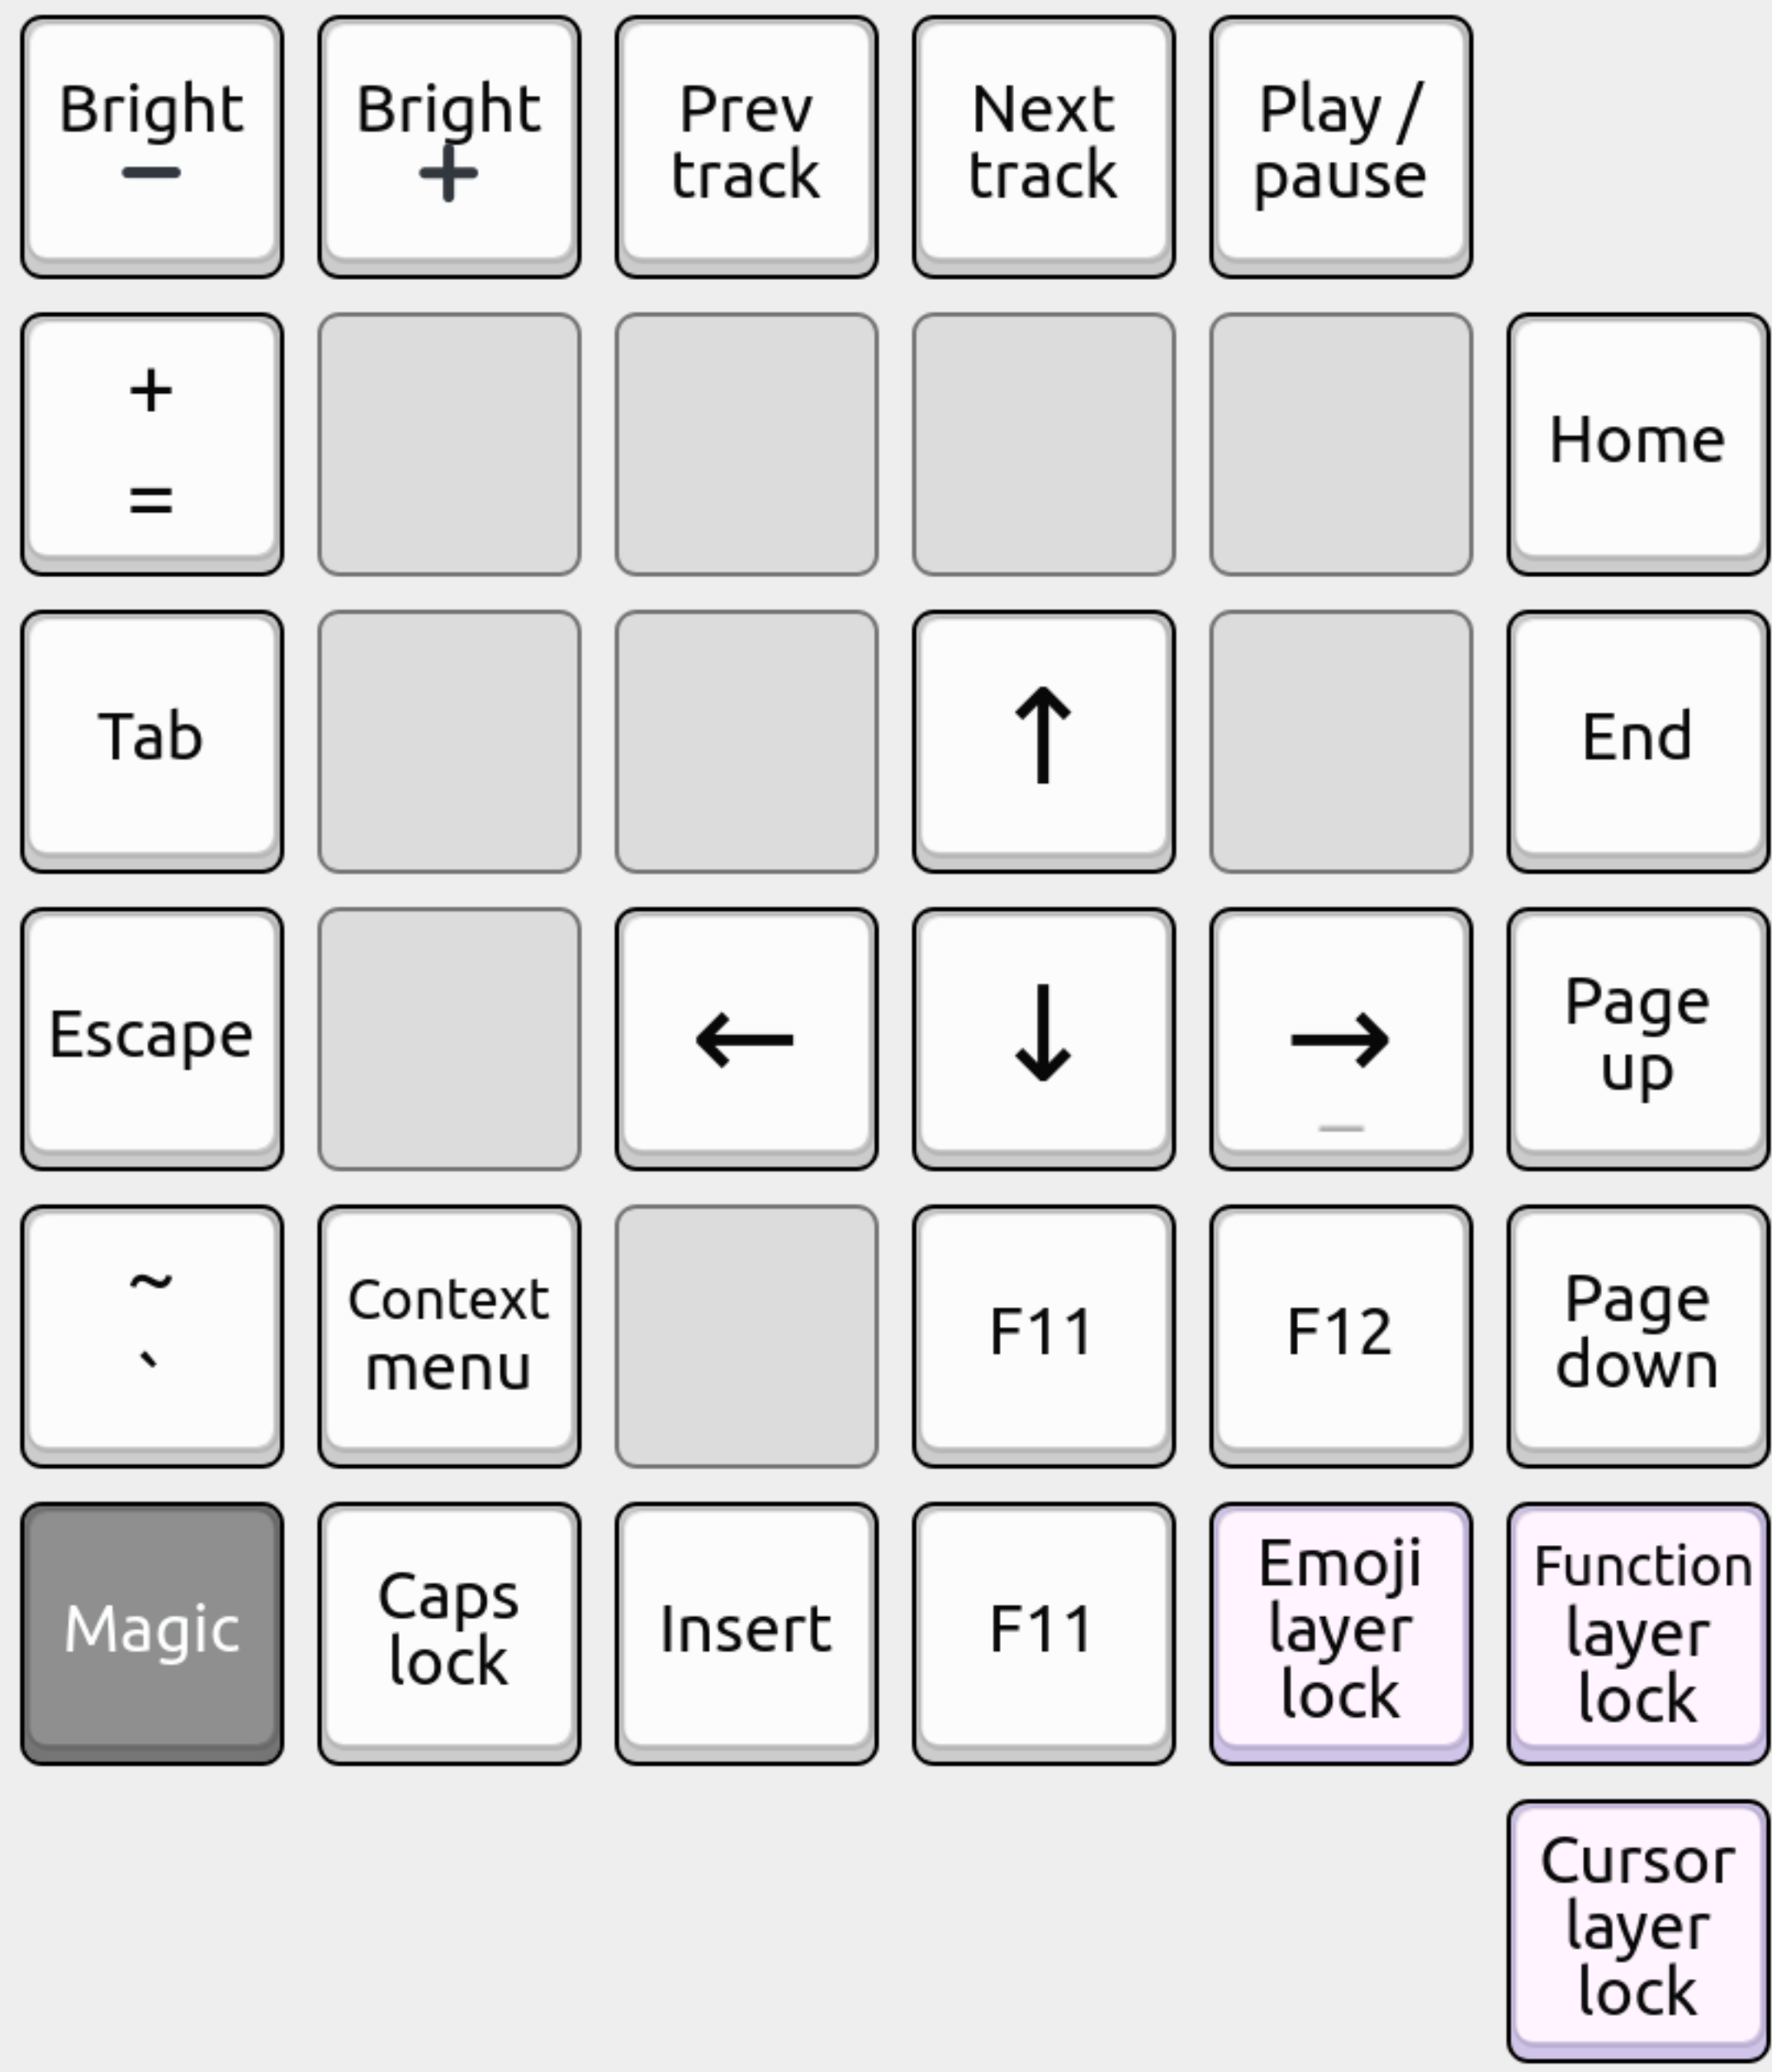

# Base Layer

MoErgo Glove80 keyboard

Miryoku layers & home row mods

Engram·mer keyboard layout

See [is.gd/sunaku\\_glove80](https://is.gd/sunaku_glove80)

# Lower Layer

MoErgo Glove80 keyboard

Miryoku layers & home row mods

Engram·mer keyboard layout

See [is.gd/sunaku\\_glove80](https://is.gd/sunaku_glove80)