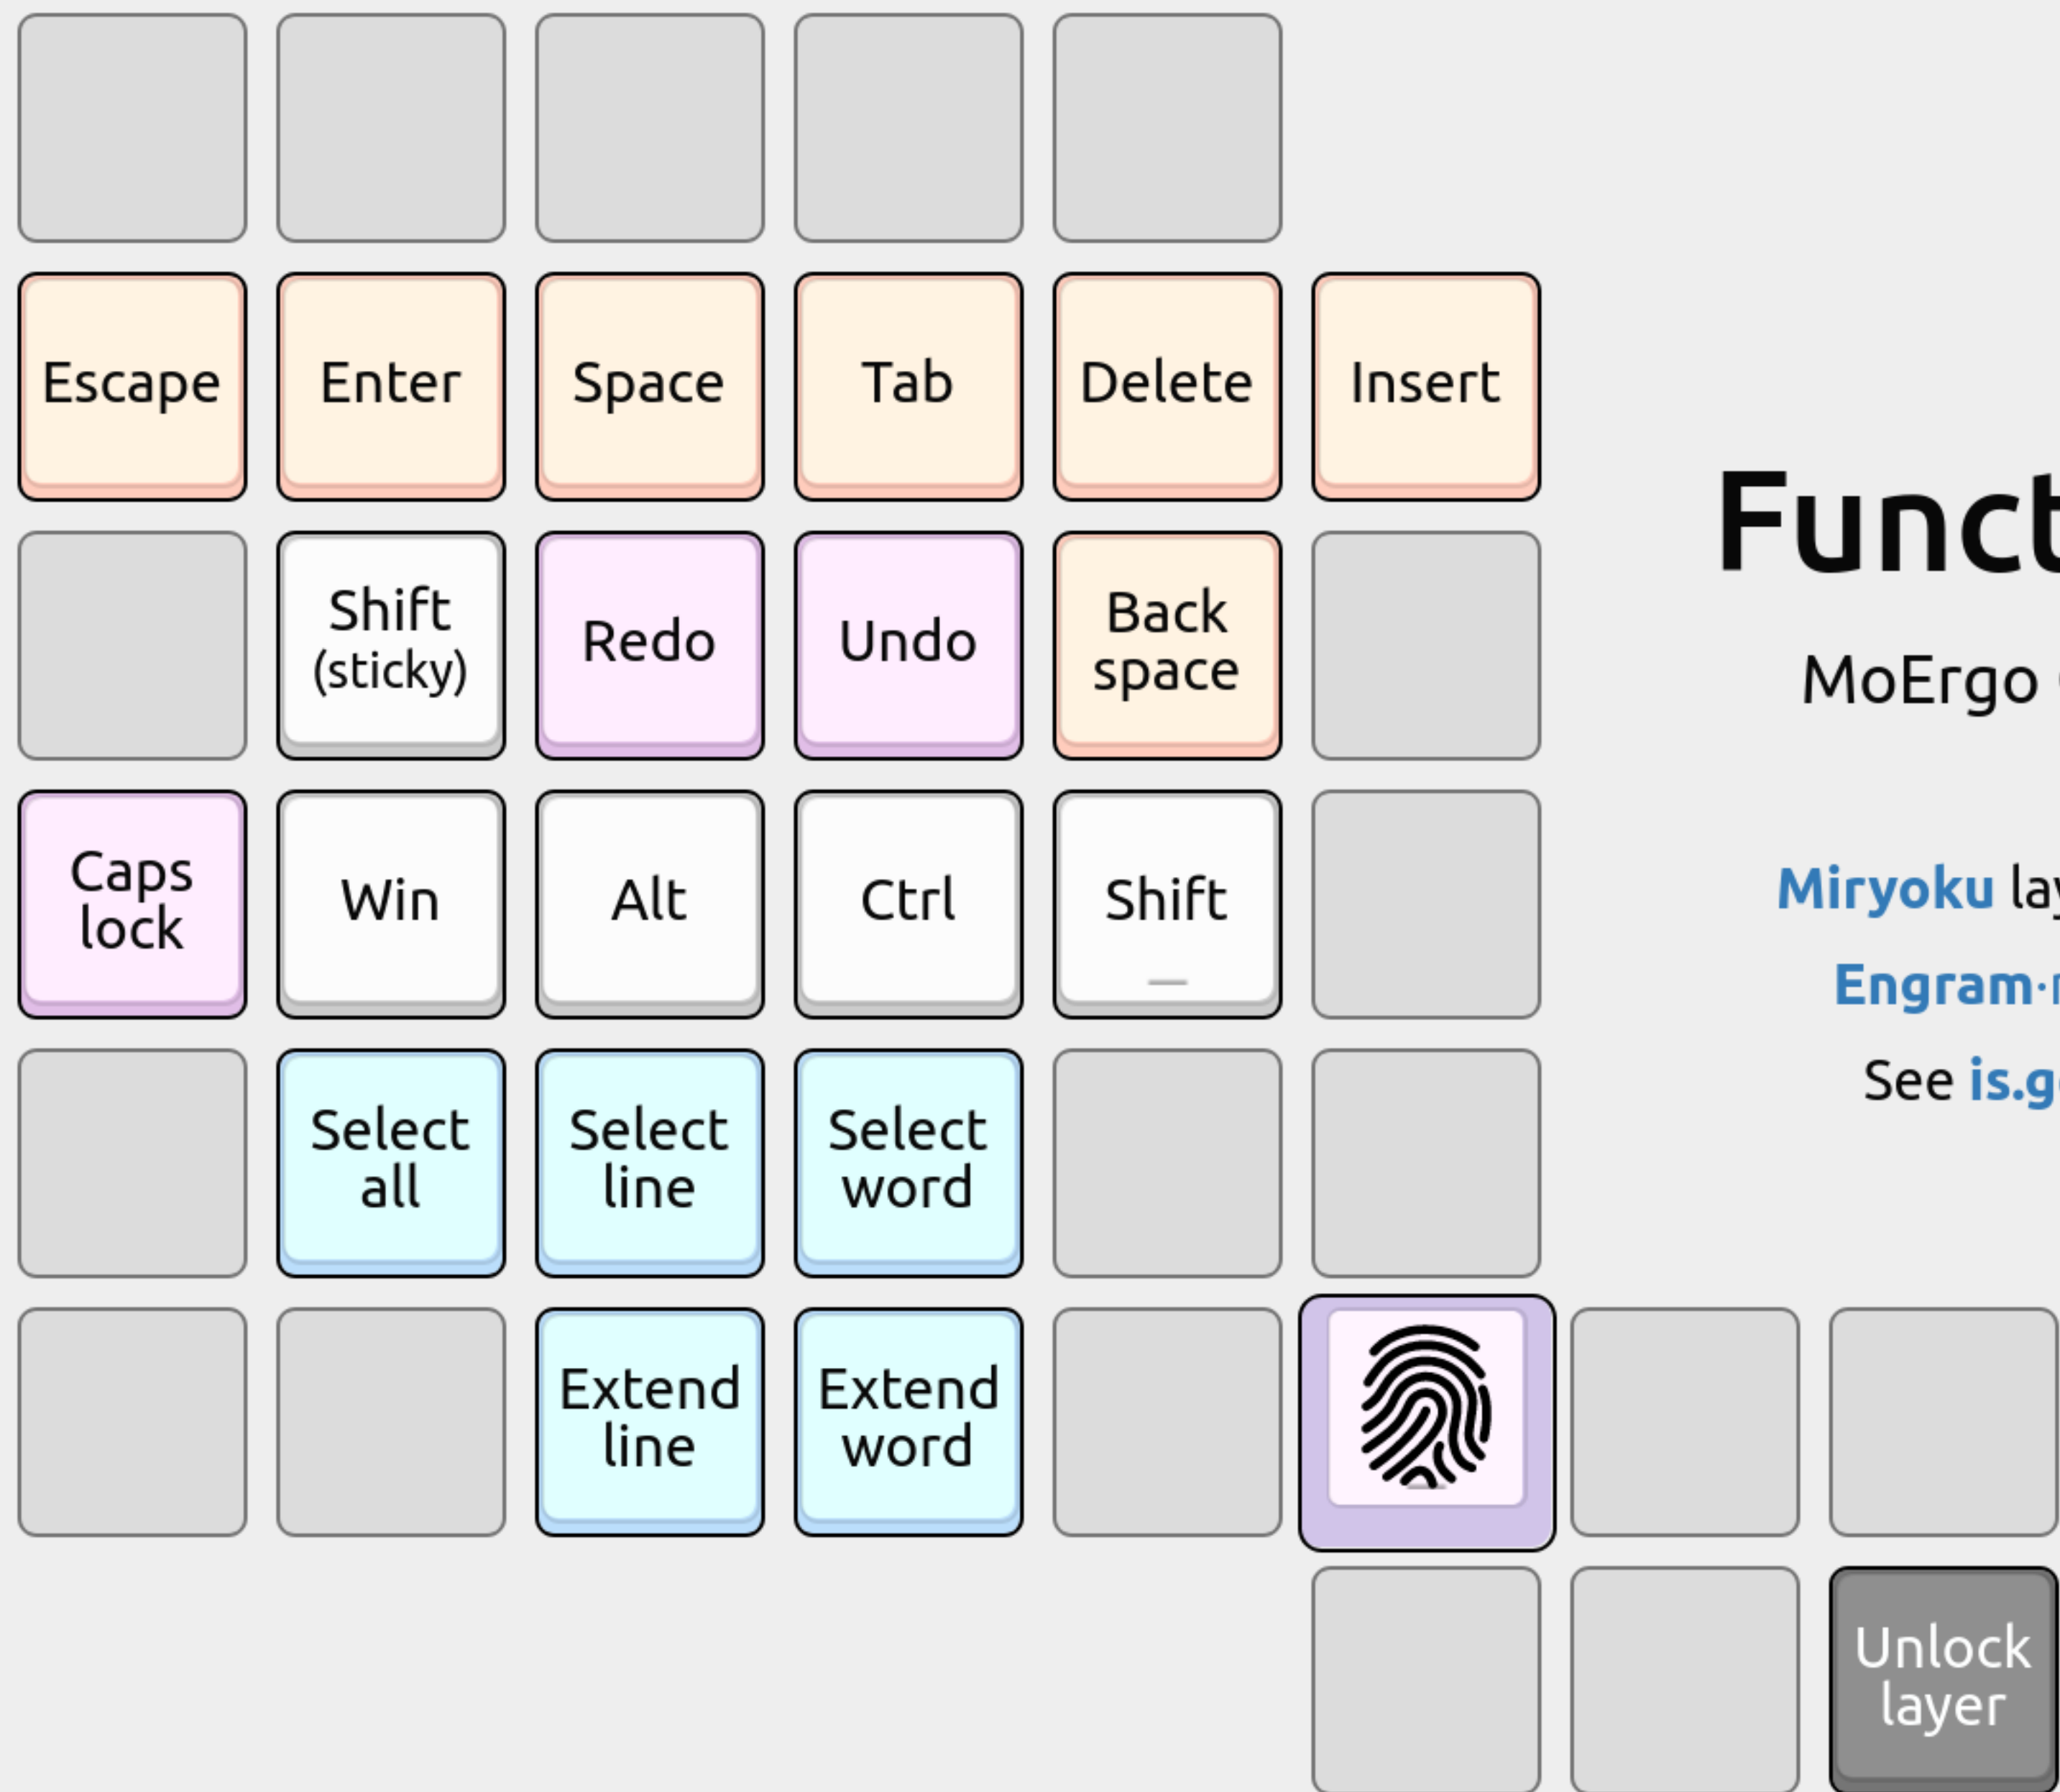

# Cursor Layer

MoErgo Glove80 keyboard

Miryoku layers & home row mods

Engram·mer keyboard layout

See [is.gd/sunaku\\_glove80](https://is.gd/sunaku_glove80)

# Function Layer

MoErgo Glove80 keyboard

Miryoku layers & home row mods

Engram·mer keyboard layout

See [is.gd/sunaku\\_glove80](https://is.gd/sunaku_glove80)