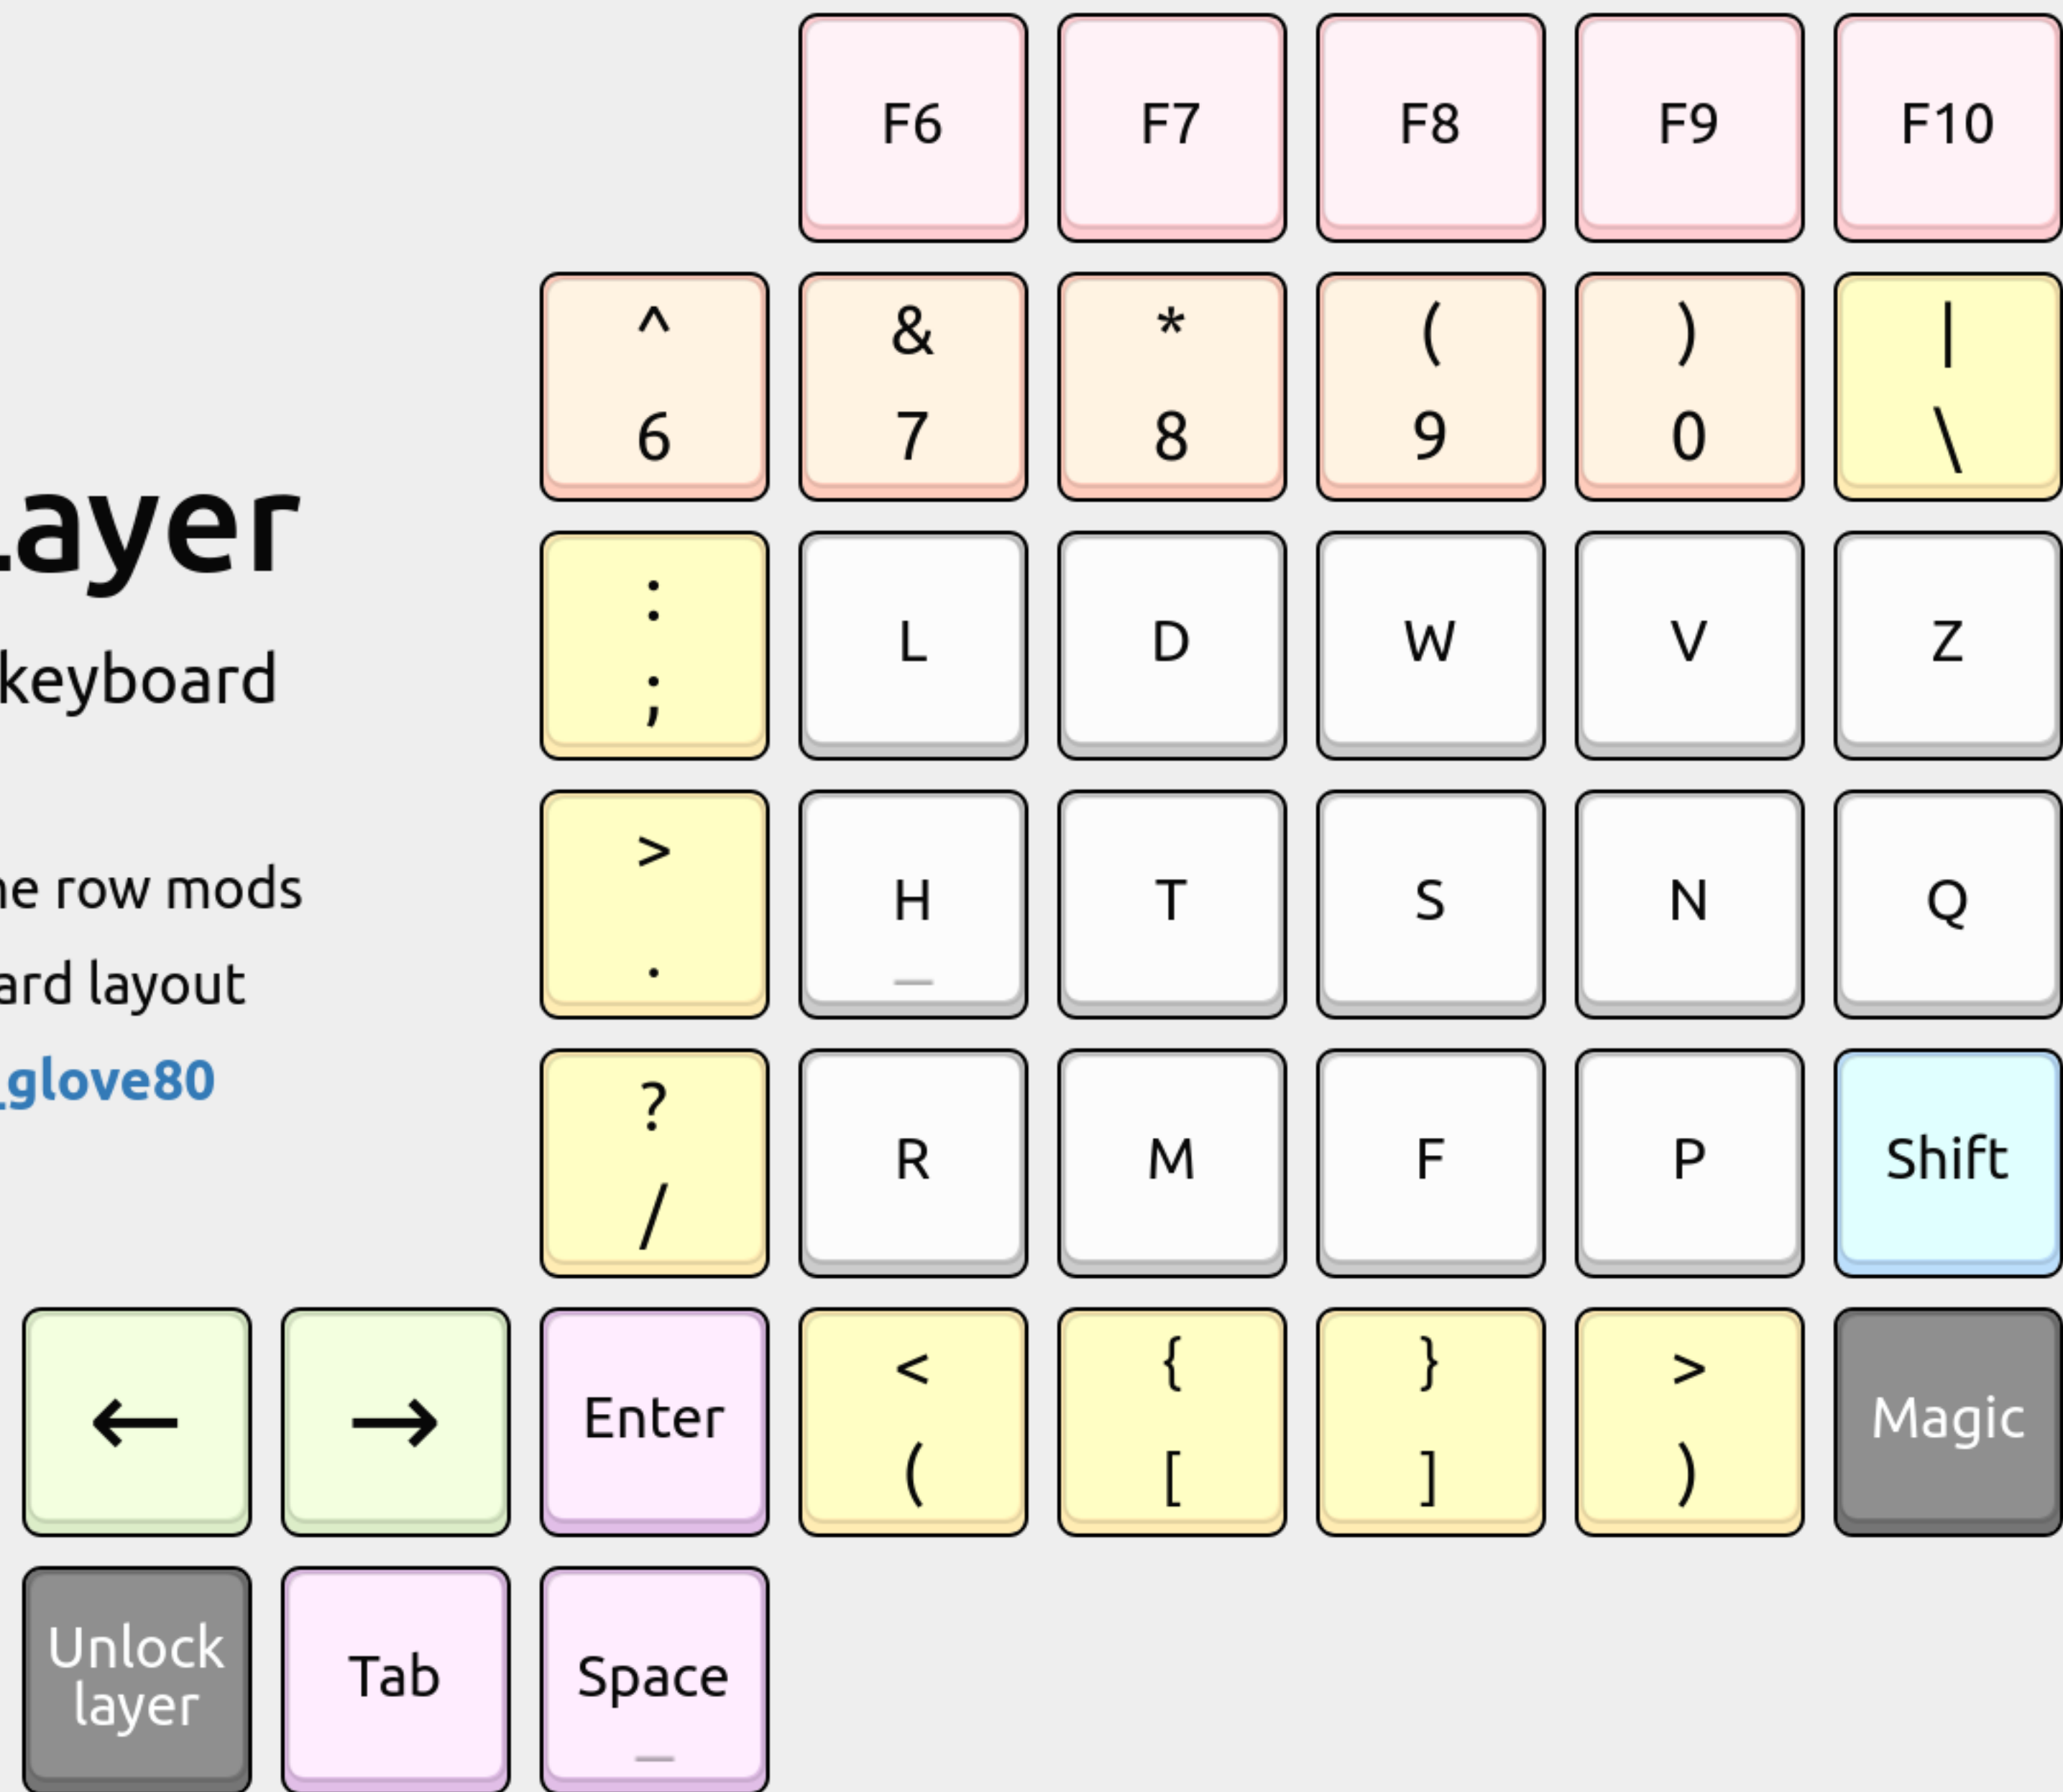

# Mouse Layer

MoErgo Glove80 keyboard

Miryoku layers & home row mods

Engram·mer keyboard layout

See [is.gd/sunaku\\_glove80](https://is.gd/sunaku_glove80)

# System Layer

MoErgo Glove80 keyboard

Miryoku layers & home row mods

Engram·mer keyboard layout

See [is.gd/sunaku\\_glove80](https://is.gd/sunaku_glove80)

# Typing Layer

MoErgo Glove80 keyboard

Miryoku layers & home row mods

Engram·mer keyboard layout

See [is.gd/sunaku\\_glove80](https://is.gd/sunaku_glove80)