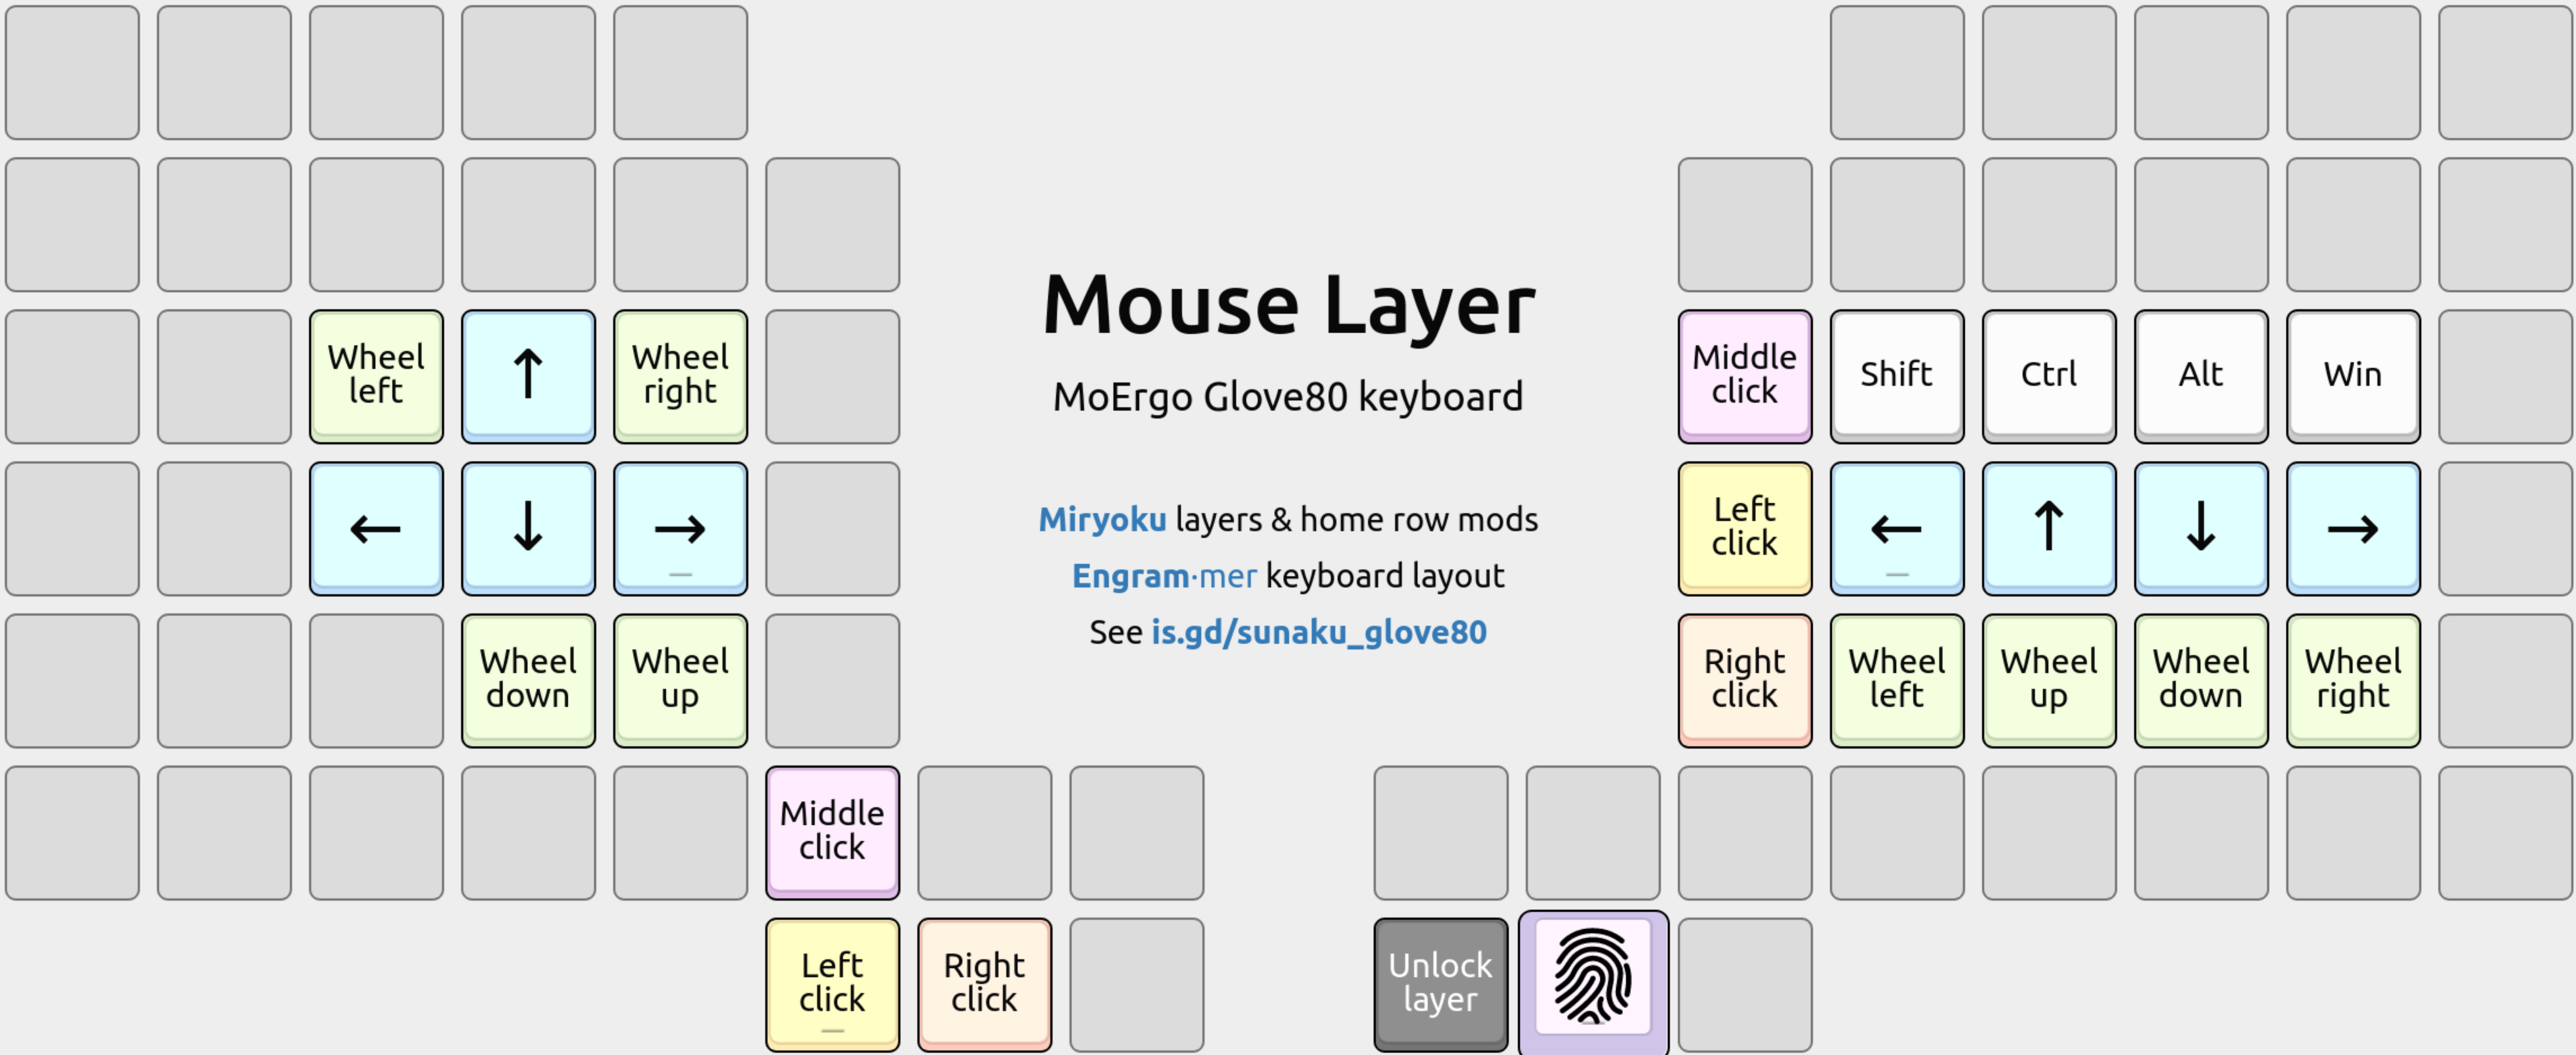

Mouse Layer

MoErgo Glove80 keyboard

Miryoku layers & home row mods

Engram·mer keyboard layout

See is.gd/sunaku_glove80