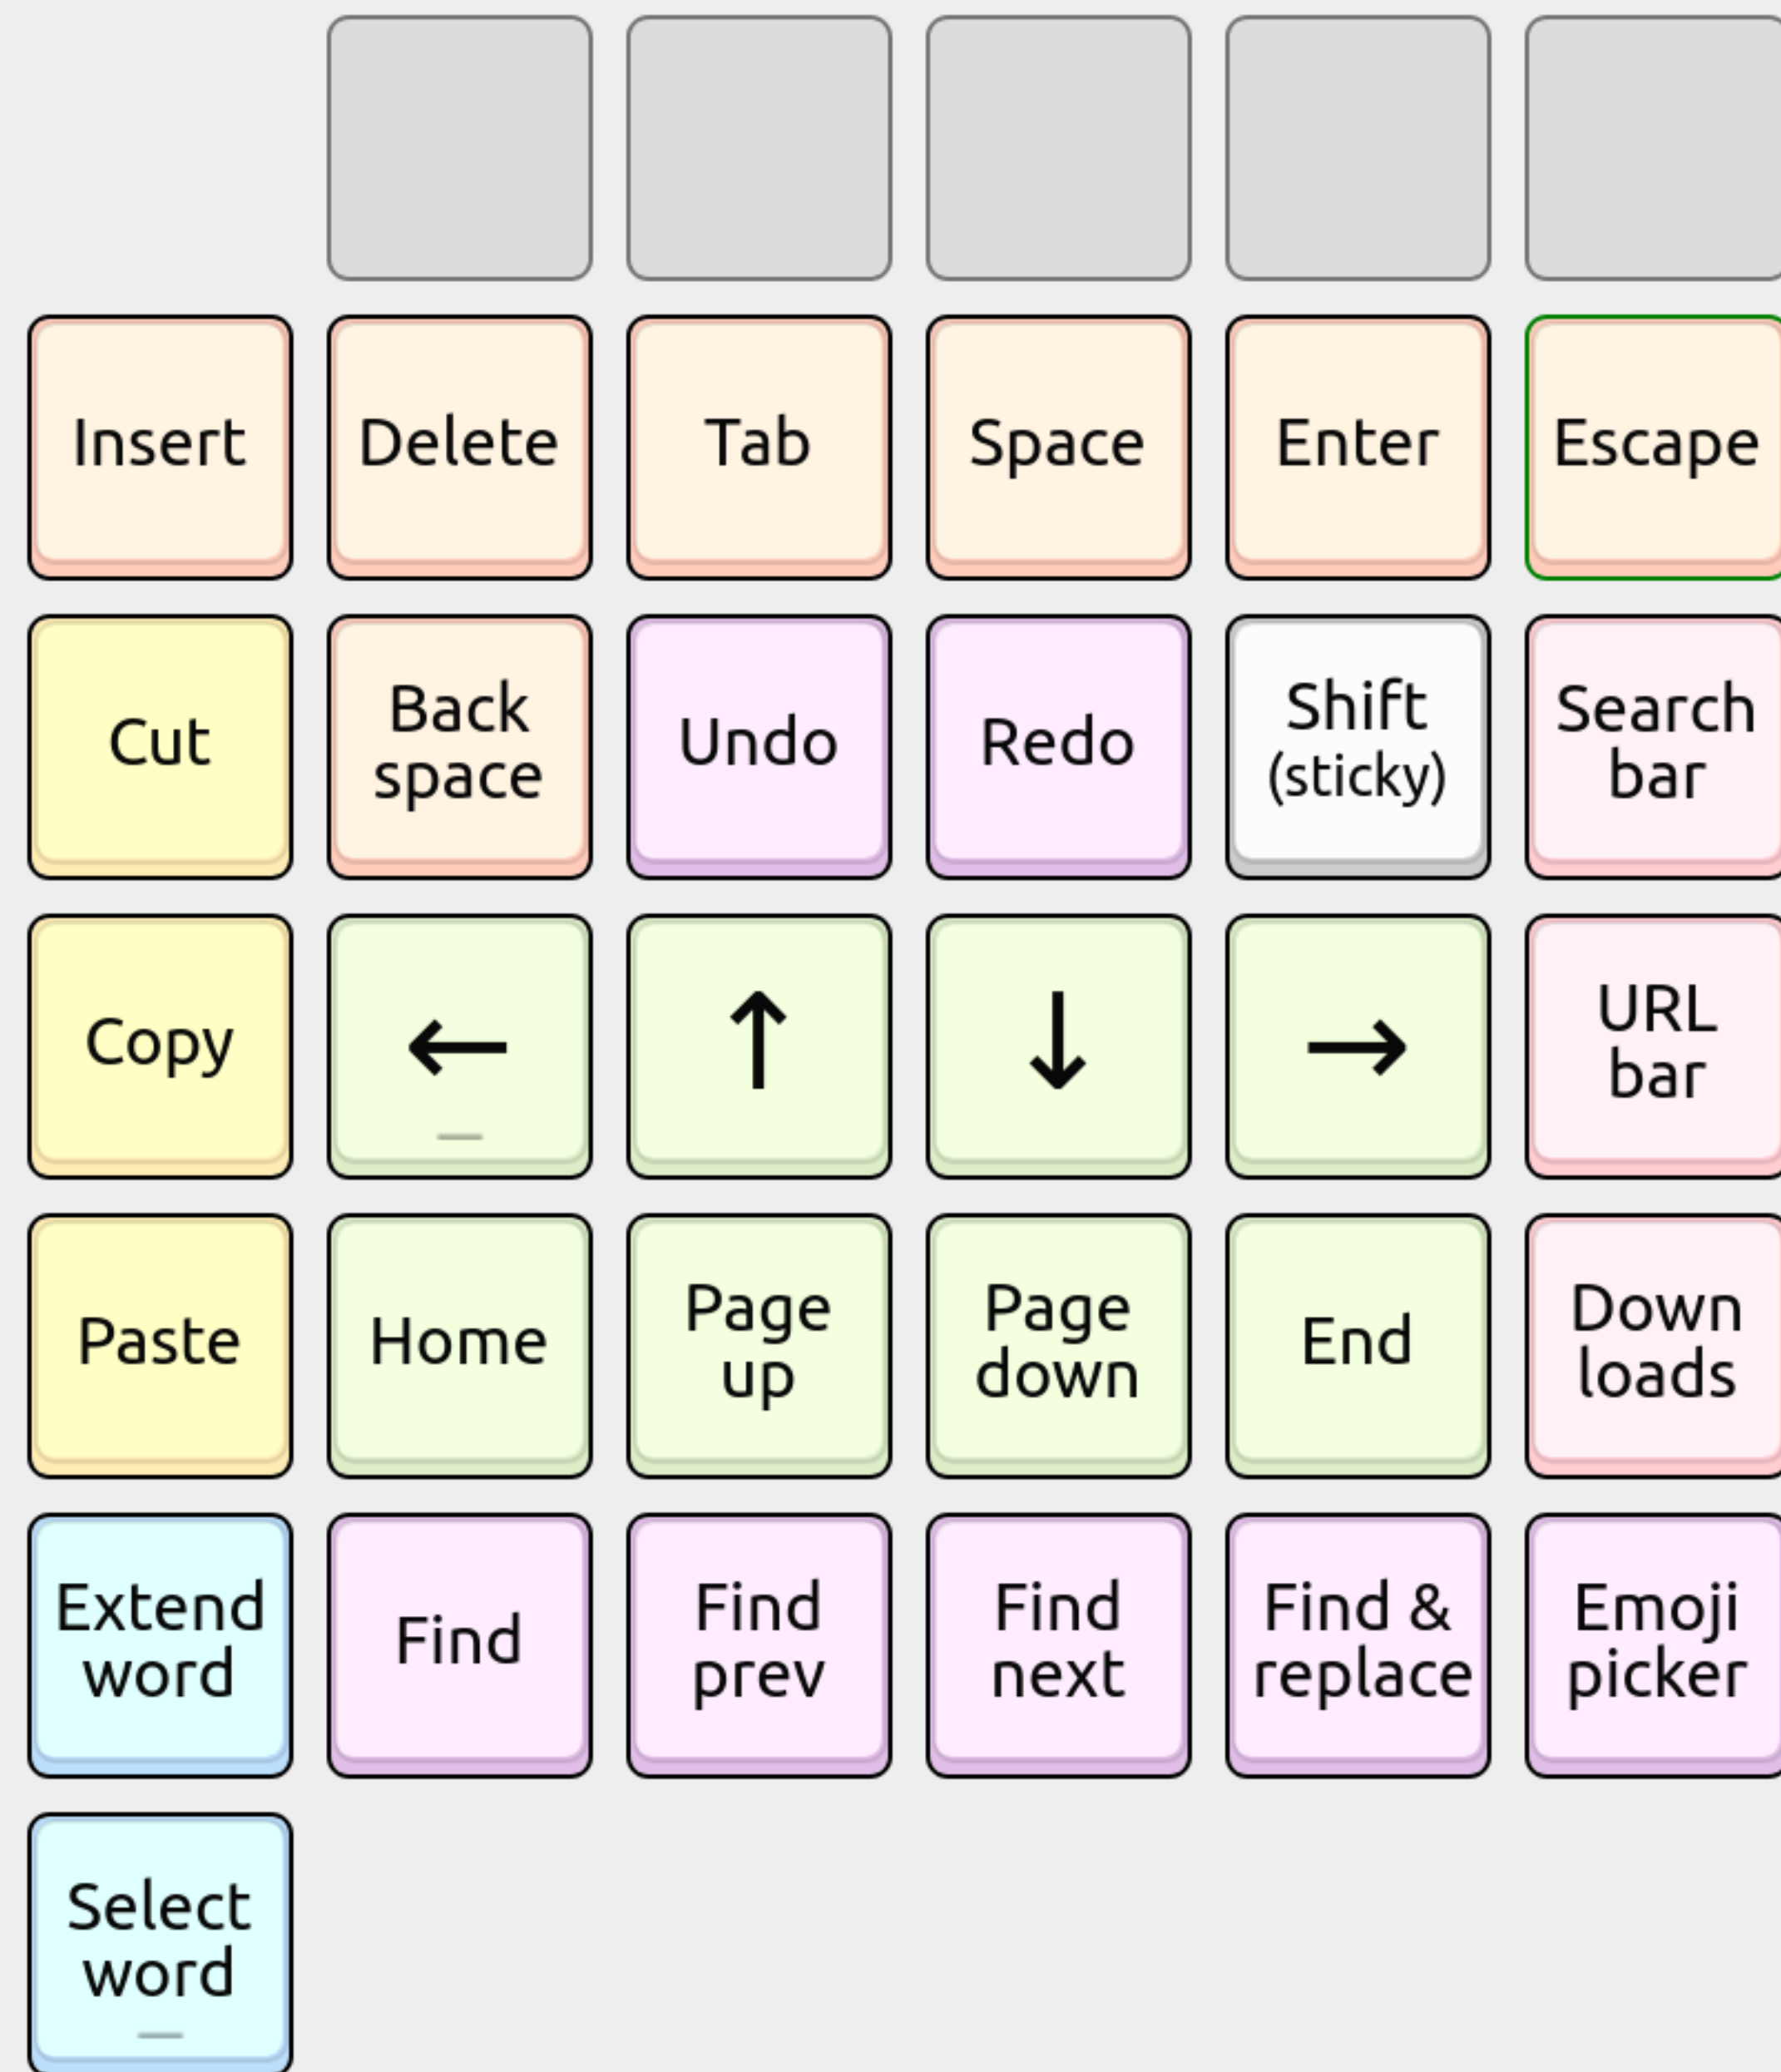

# Lower Layer

MoErgo Glove80 keyboard

Miryoku layers & home row mods

Engram·mer keyboard layout

See [is.gd/sunaku\\_glove80](https://is.gd/sunaku_glove80)

# Cursor Layer

MoErgo Glove80 keyboard

Miryoku layers & home row mods

Engram·mer keyboard layout

See [is.gd/sunaku\\_glove80](https://is.gd/sunaku_glove80)