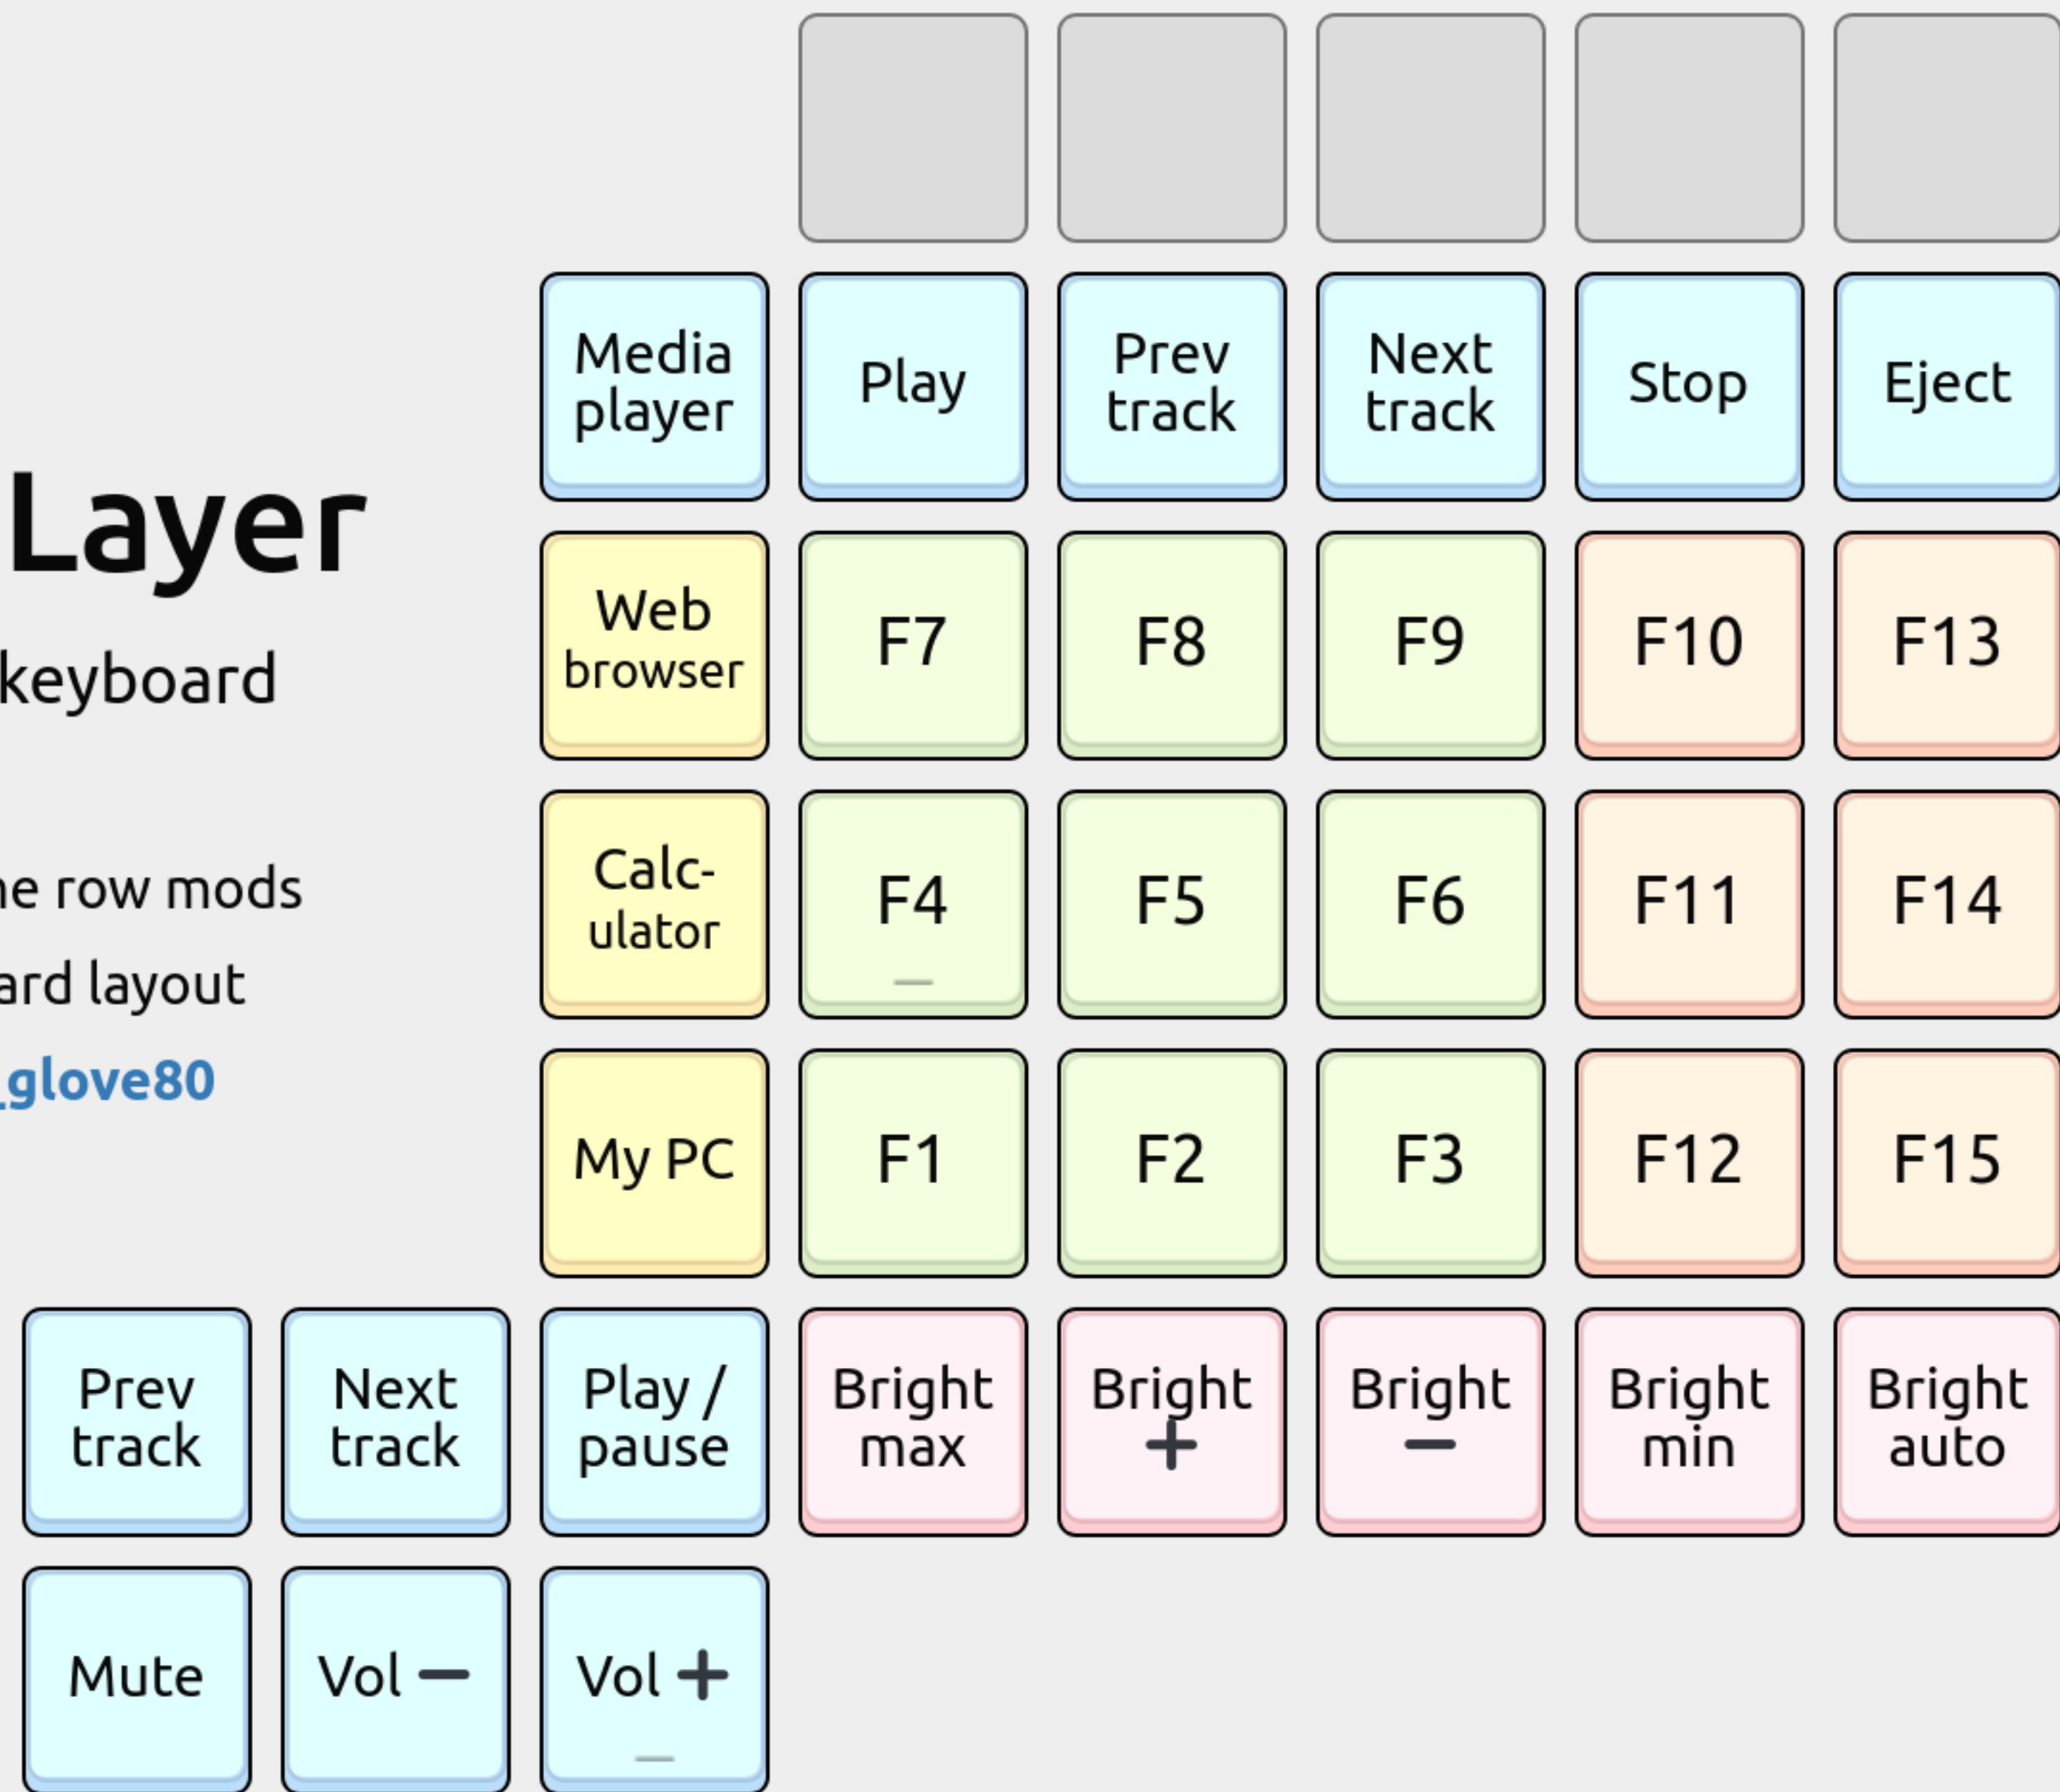

# Cursor Layer

MoErgo Glove80 keyboard

Miryoku layers & home row mods

Engram·mer keyboard layout

See [is.gd/sunaku\\_glove80](https://is.gd/sunaku_glove80)

# Function Layer

MoErgo Glove80 keyboard

Miryoku layers & home row mods

Engram·mer keyboard layout

See [is.gd/sunaku\\_glove80](https://is.gd/sunaku_glove80)