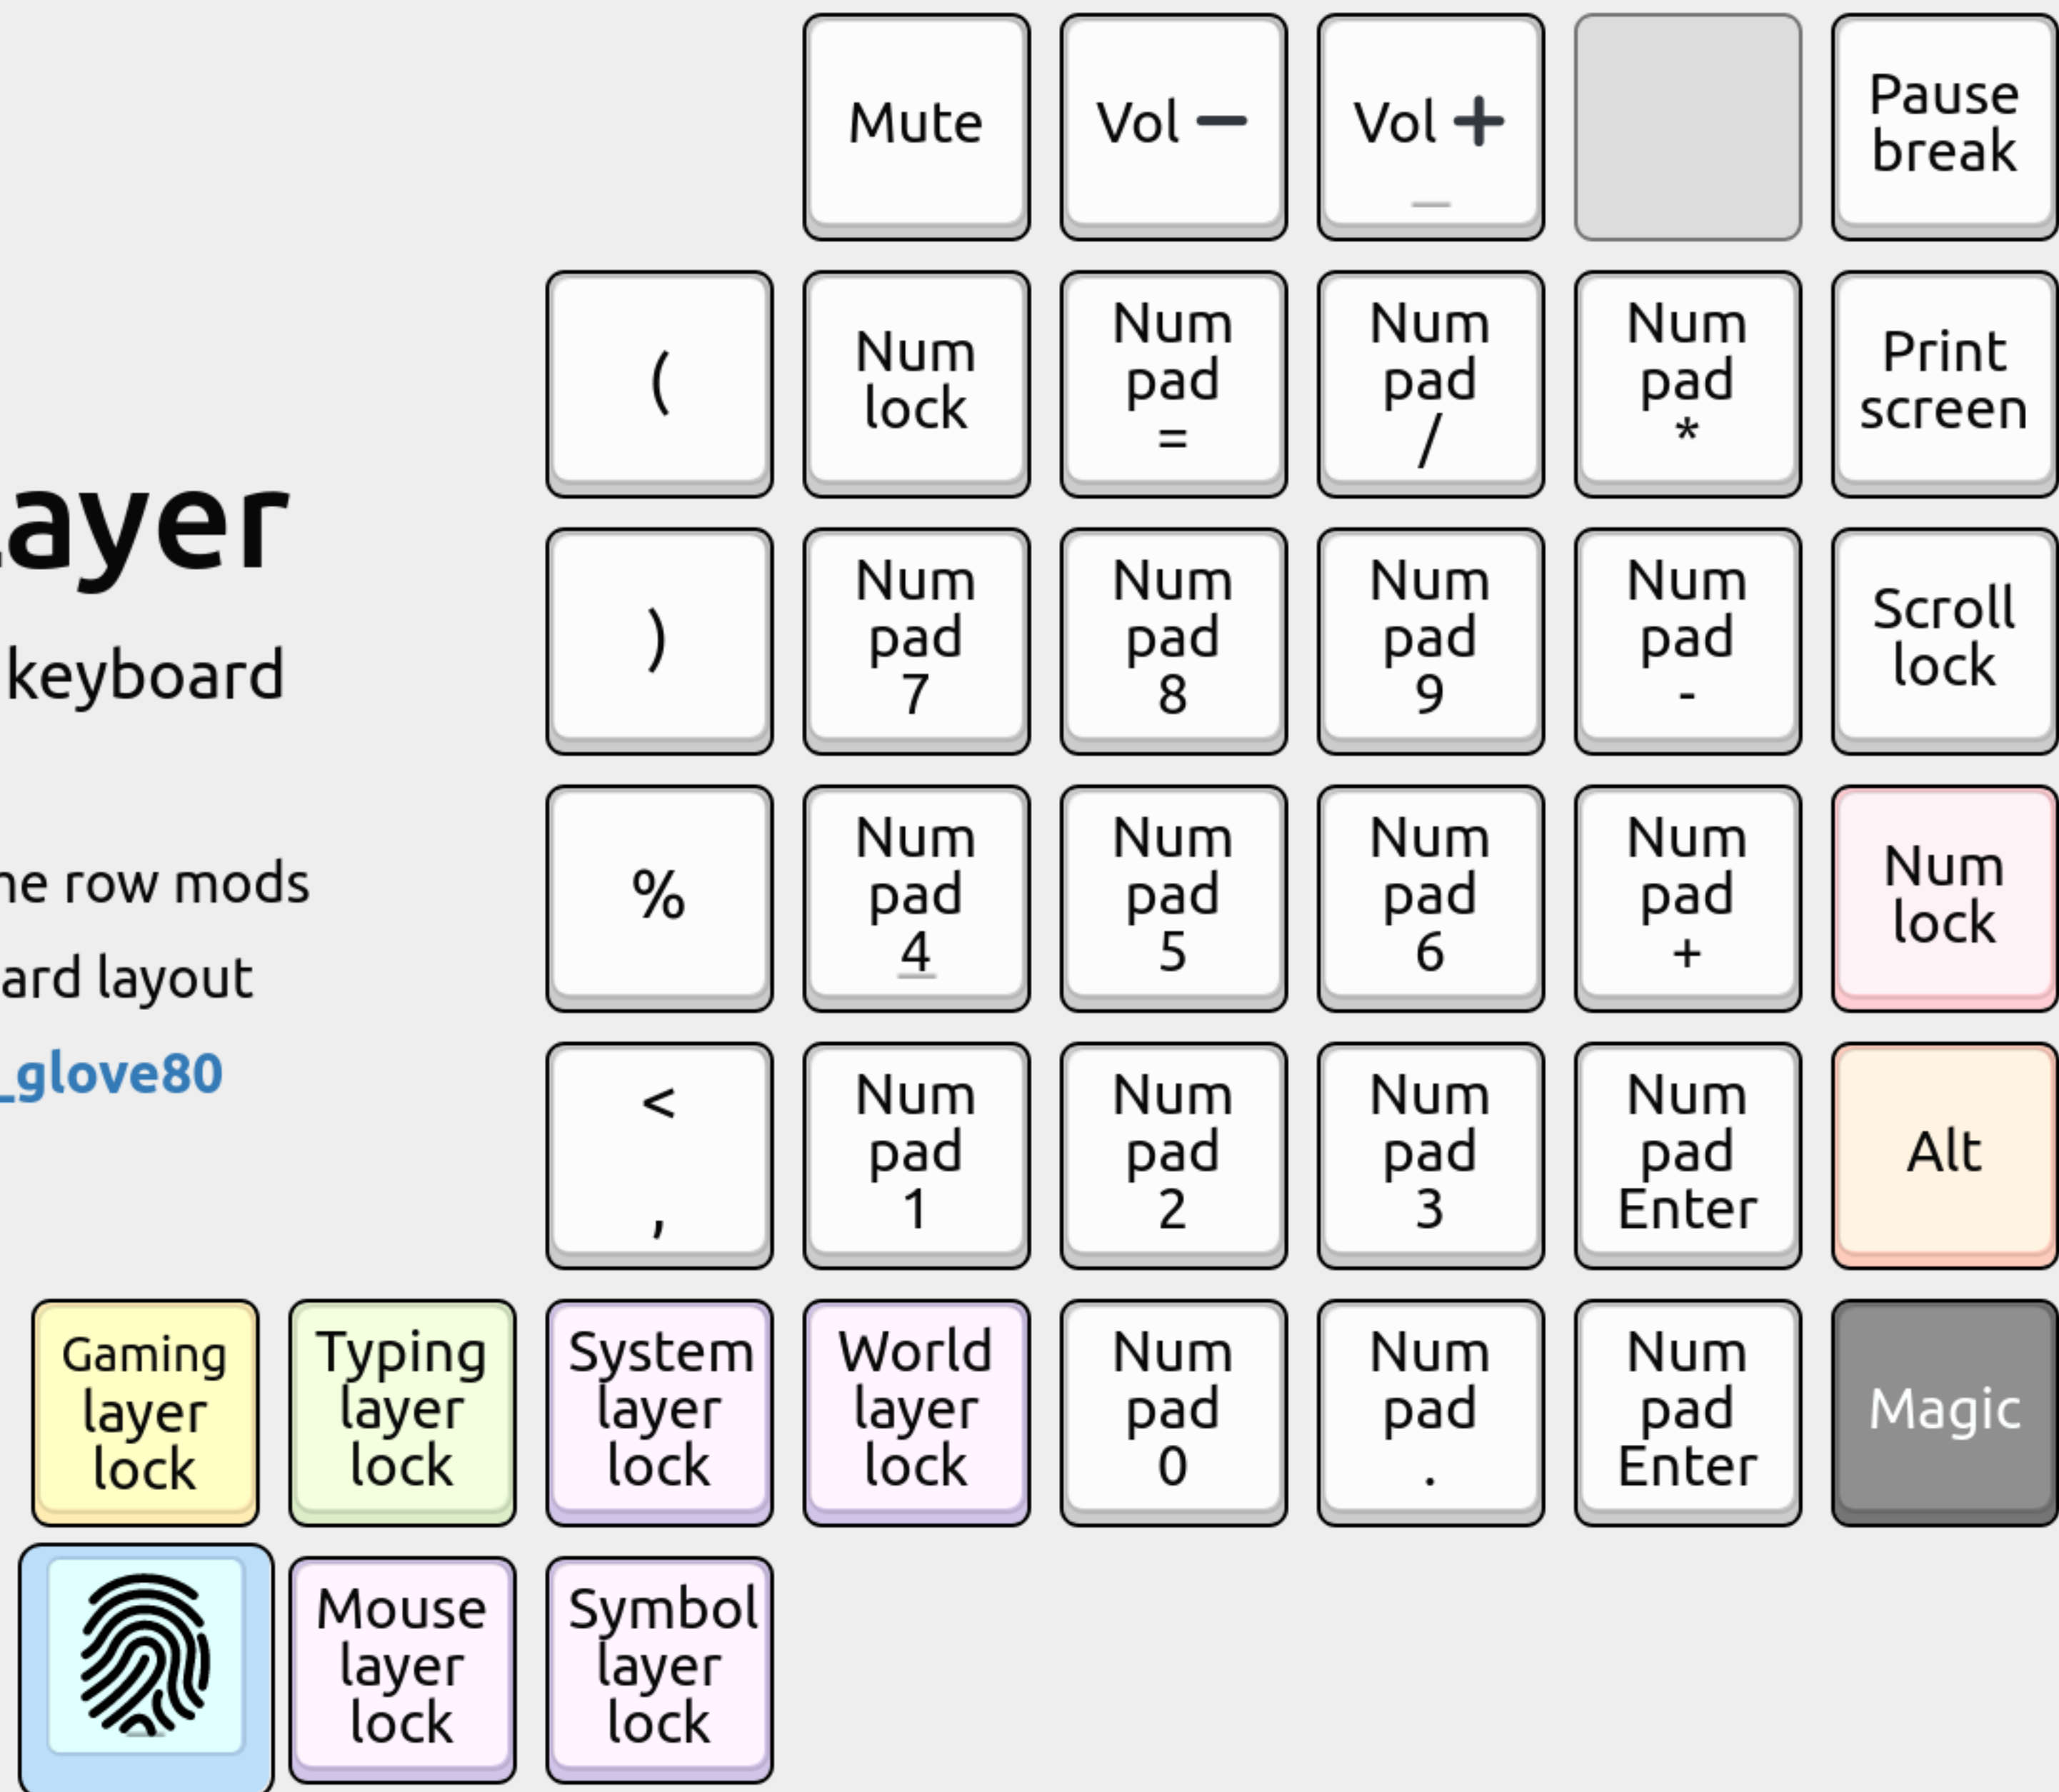

# Base Layer

MoErgo Glove80 keyboard

Miryoku layers & home row mods

Engram·mer keyboard layout

See [is.gd/sunaku\\_glove80](https://is.gd/sunaku_glove80)

# Lower Layer

MoErgo Glove80 keyboard

Miryoku layers & home row mods

Engram·mer keyboard layout

See [is.gd/sunaku\\_glove80](https://is.gd/sunaku_glove80)