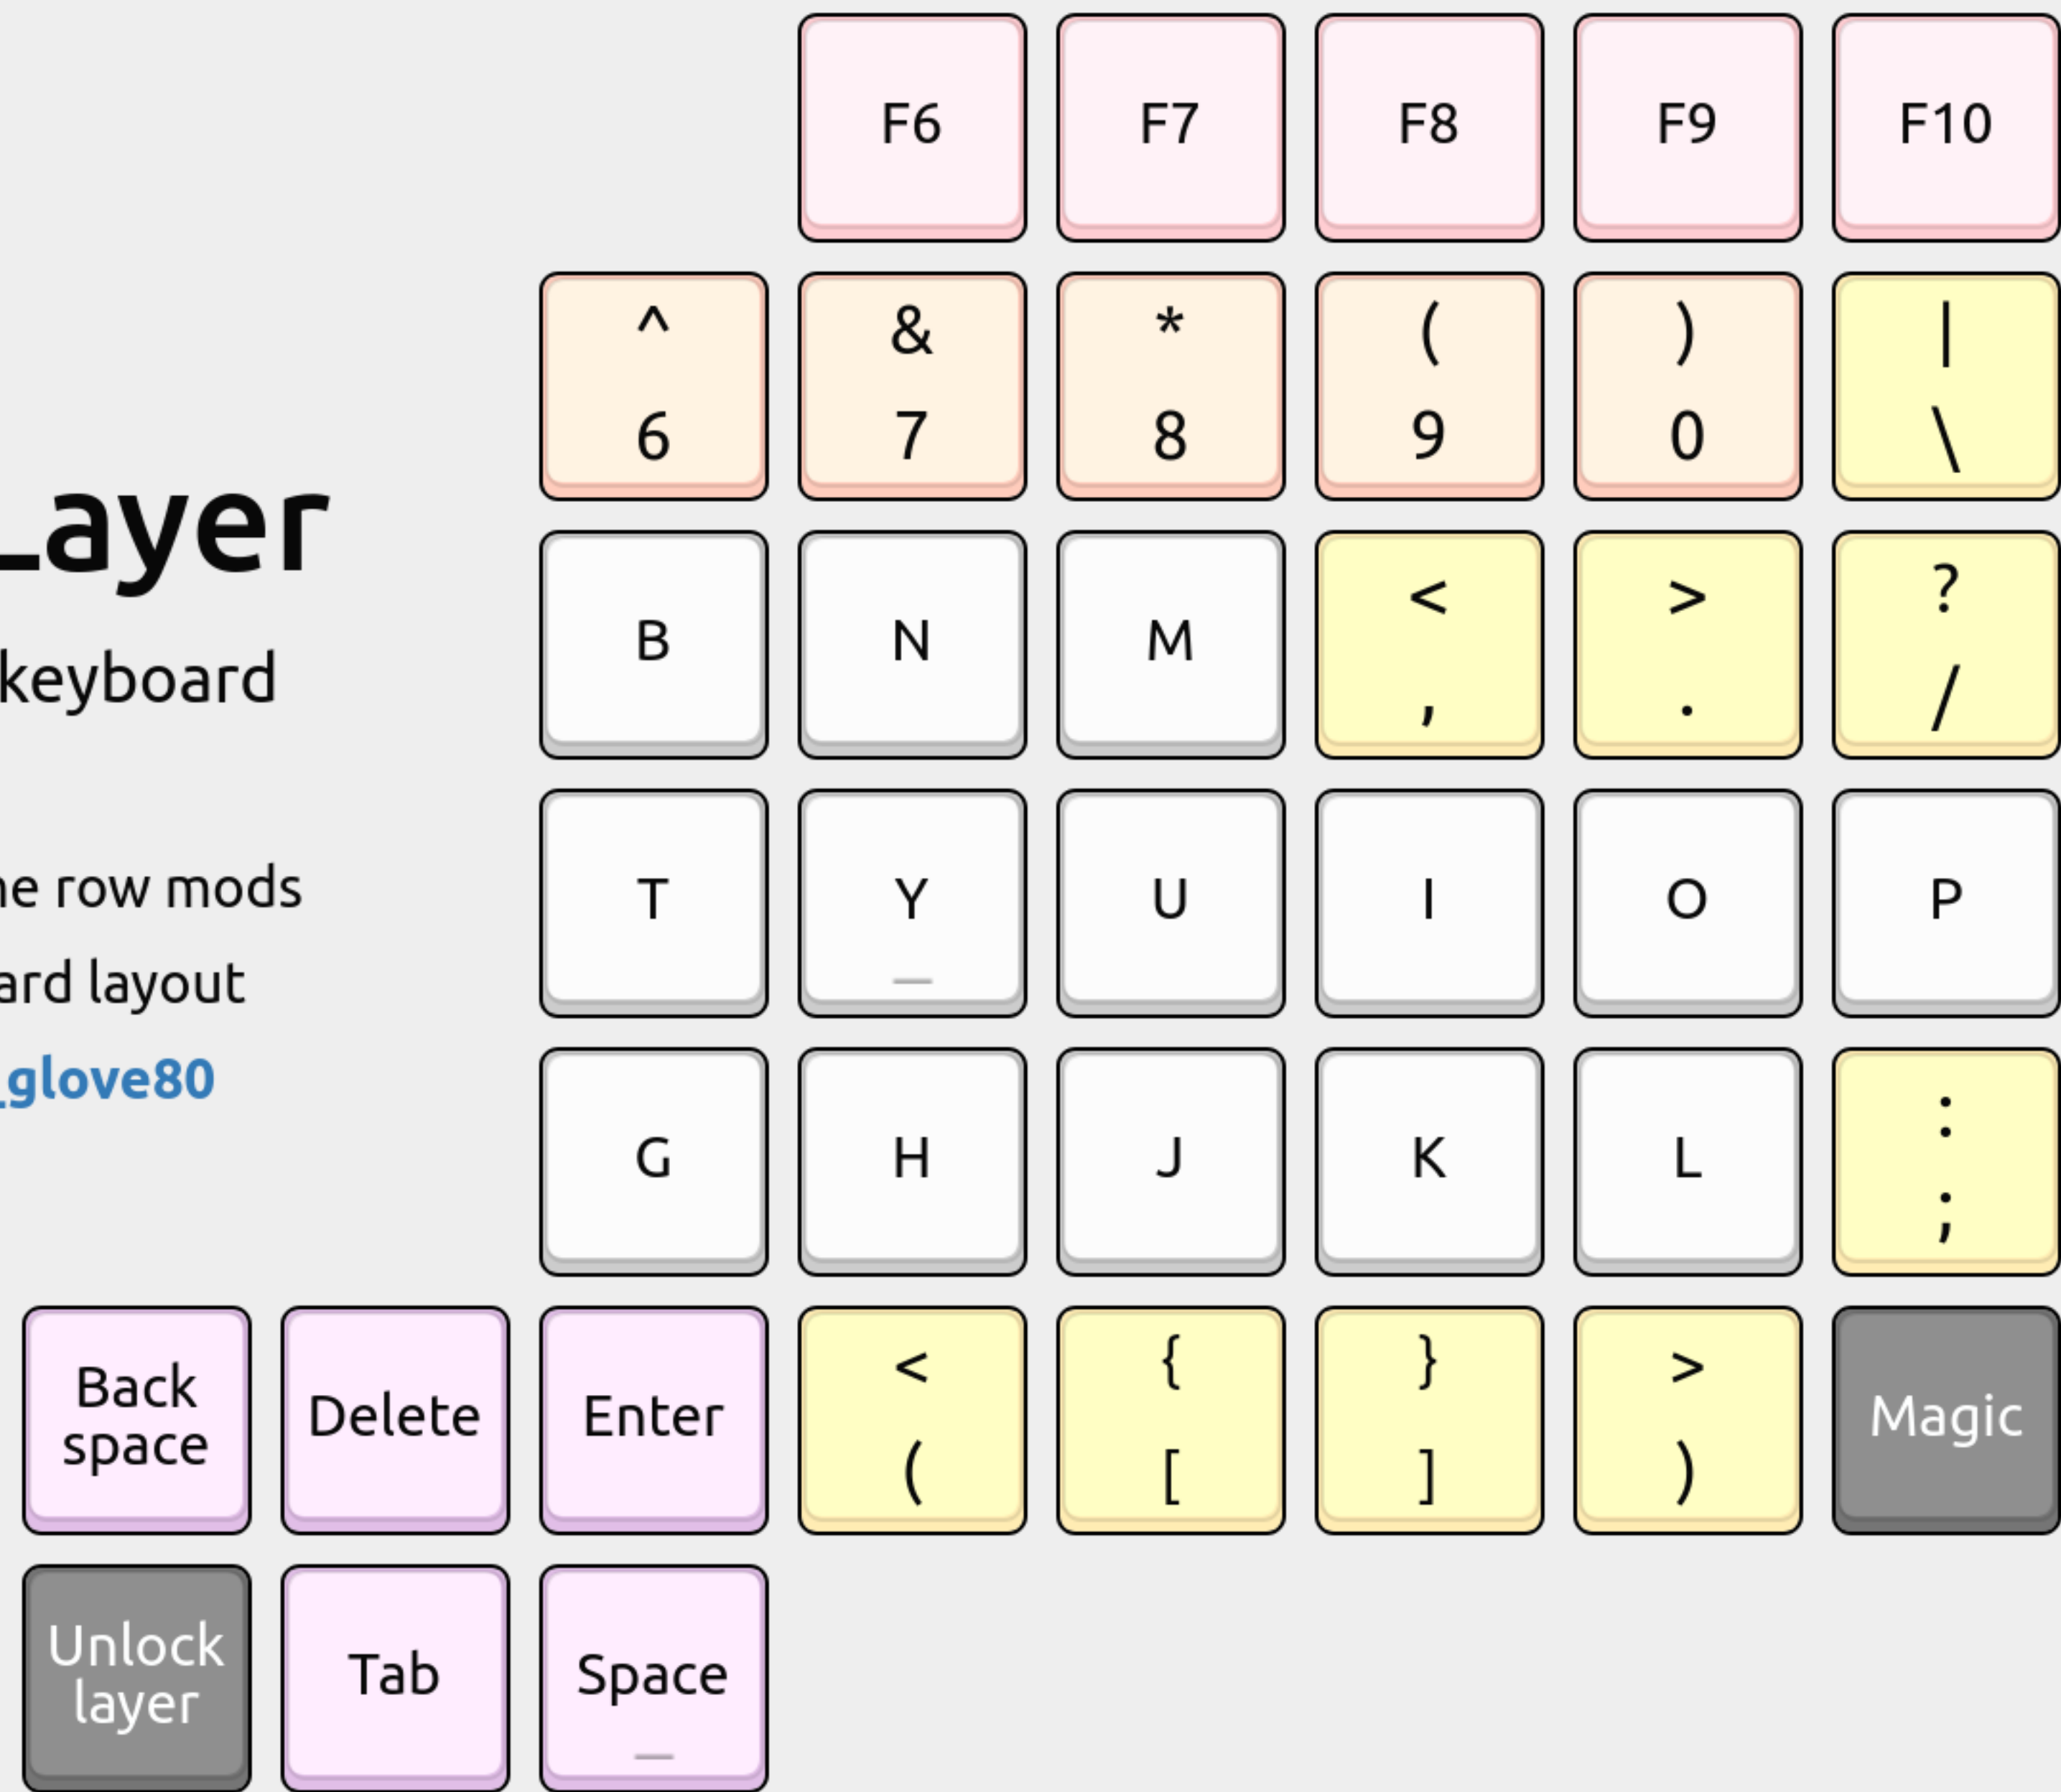

# System Layer

MoErgo Glove80 keyboard

Miryoku layers & home row mods

Engram·mer keyboard layout

See [is.gd/sunaku\\_glove80](https://is.gd/sunaku_glove80)

# Typing Layer

MoErgo Glove80 keyboard

Miryoku layers & home row mods

Engram·mer keyboard layout

See [is.gd/sunaku\\_glove80](https://is.gd/sunaku_glove80)

# Gaming Layer

MoErgo Glove80 keyboard

Miryoku layers & home row mods

Engram·mer keyboard layout

See [is.gd/sunaku\\_glove80](https://is.gd/sunaku_glove80)