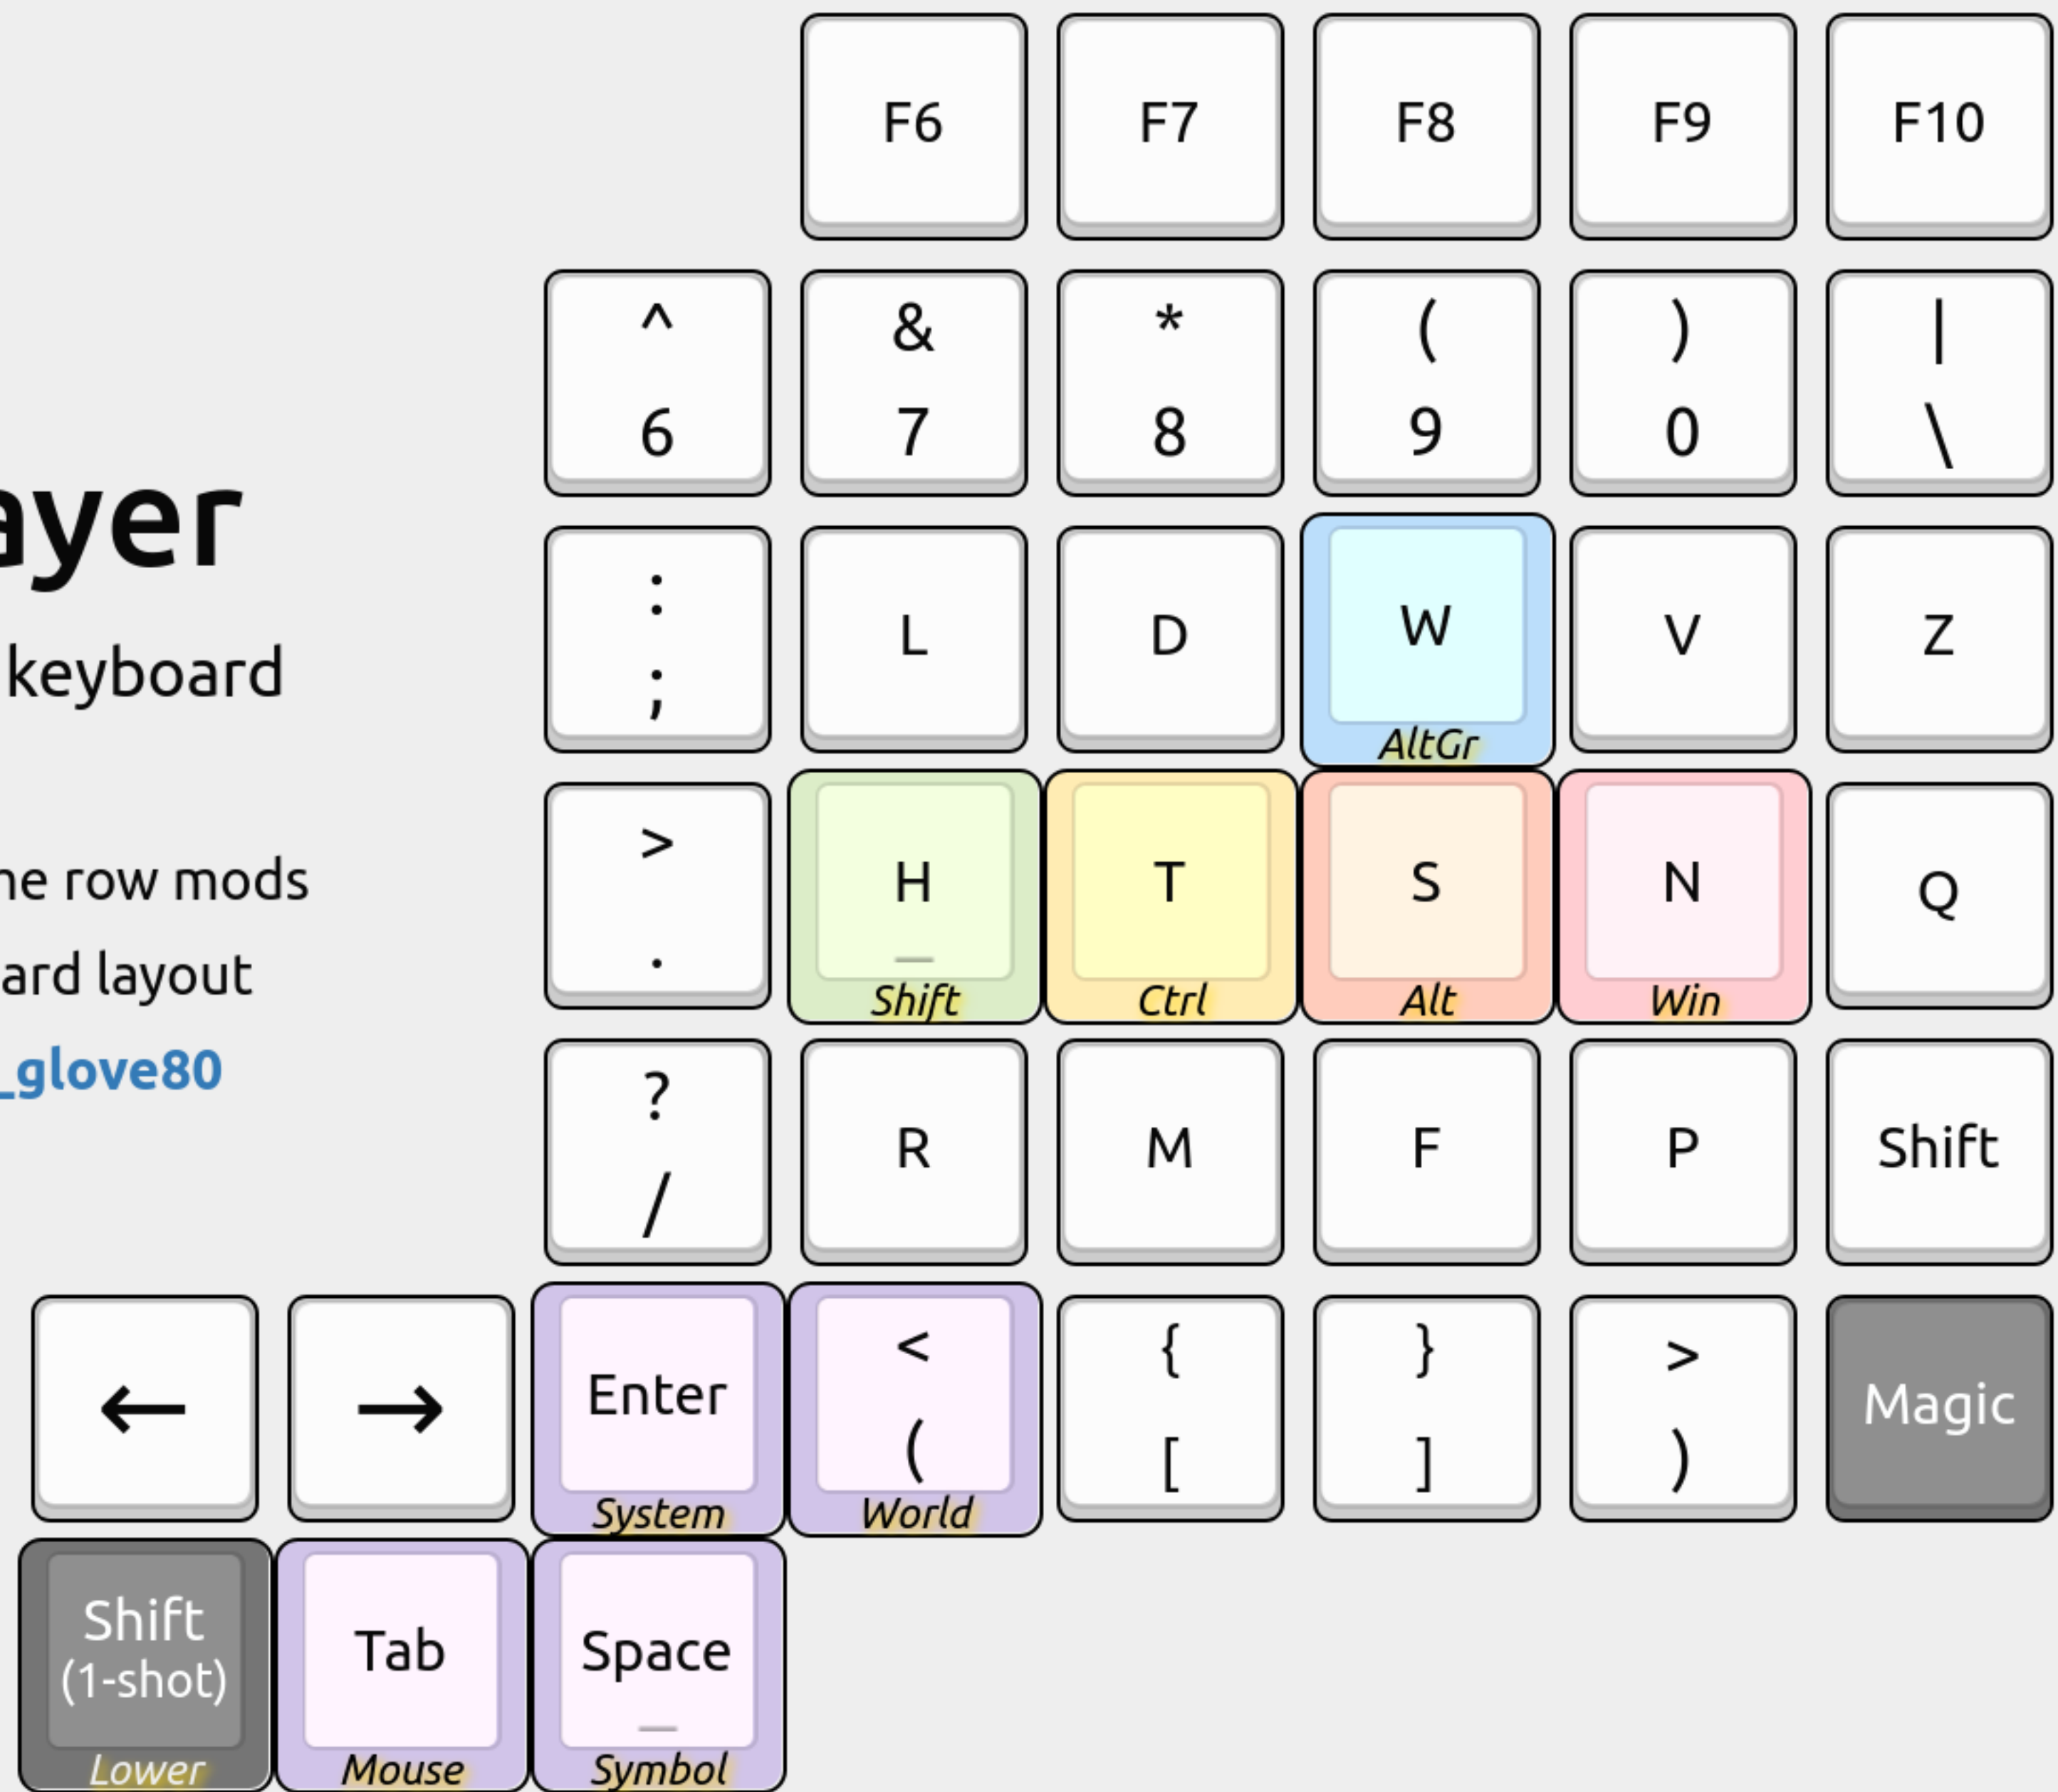

# Base Layer

MoErgo Glove80 keyboard

Miryoku layers & home row mods

Engram·mer keyboard layout

See [is.gd/sunaku\\_glove80](https://is.gd/sunaku_glove80)

# Lower Layer

MoErgo Glove80 keyboard

Miryoku layers & home row mods

Engram·mer keyboard layout

See [is.gd/sunaku\\_glove80](https://is.gd/sunaku_glove80)