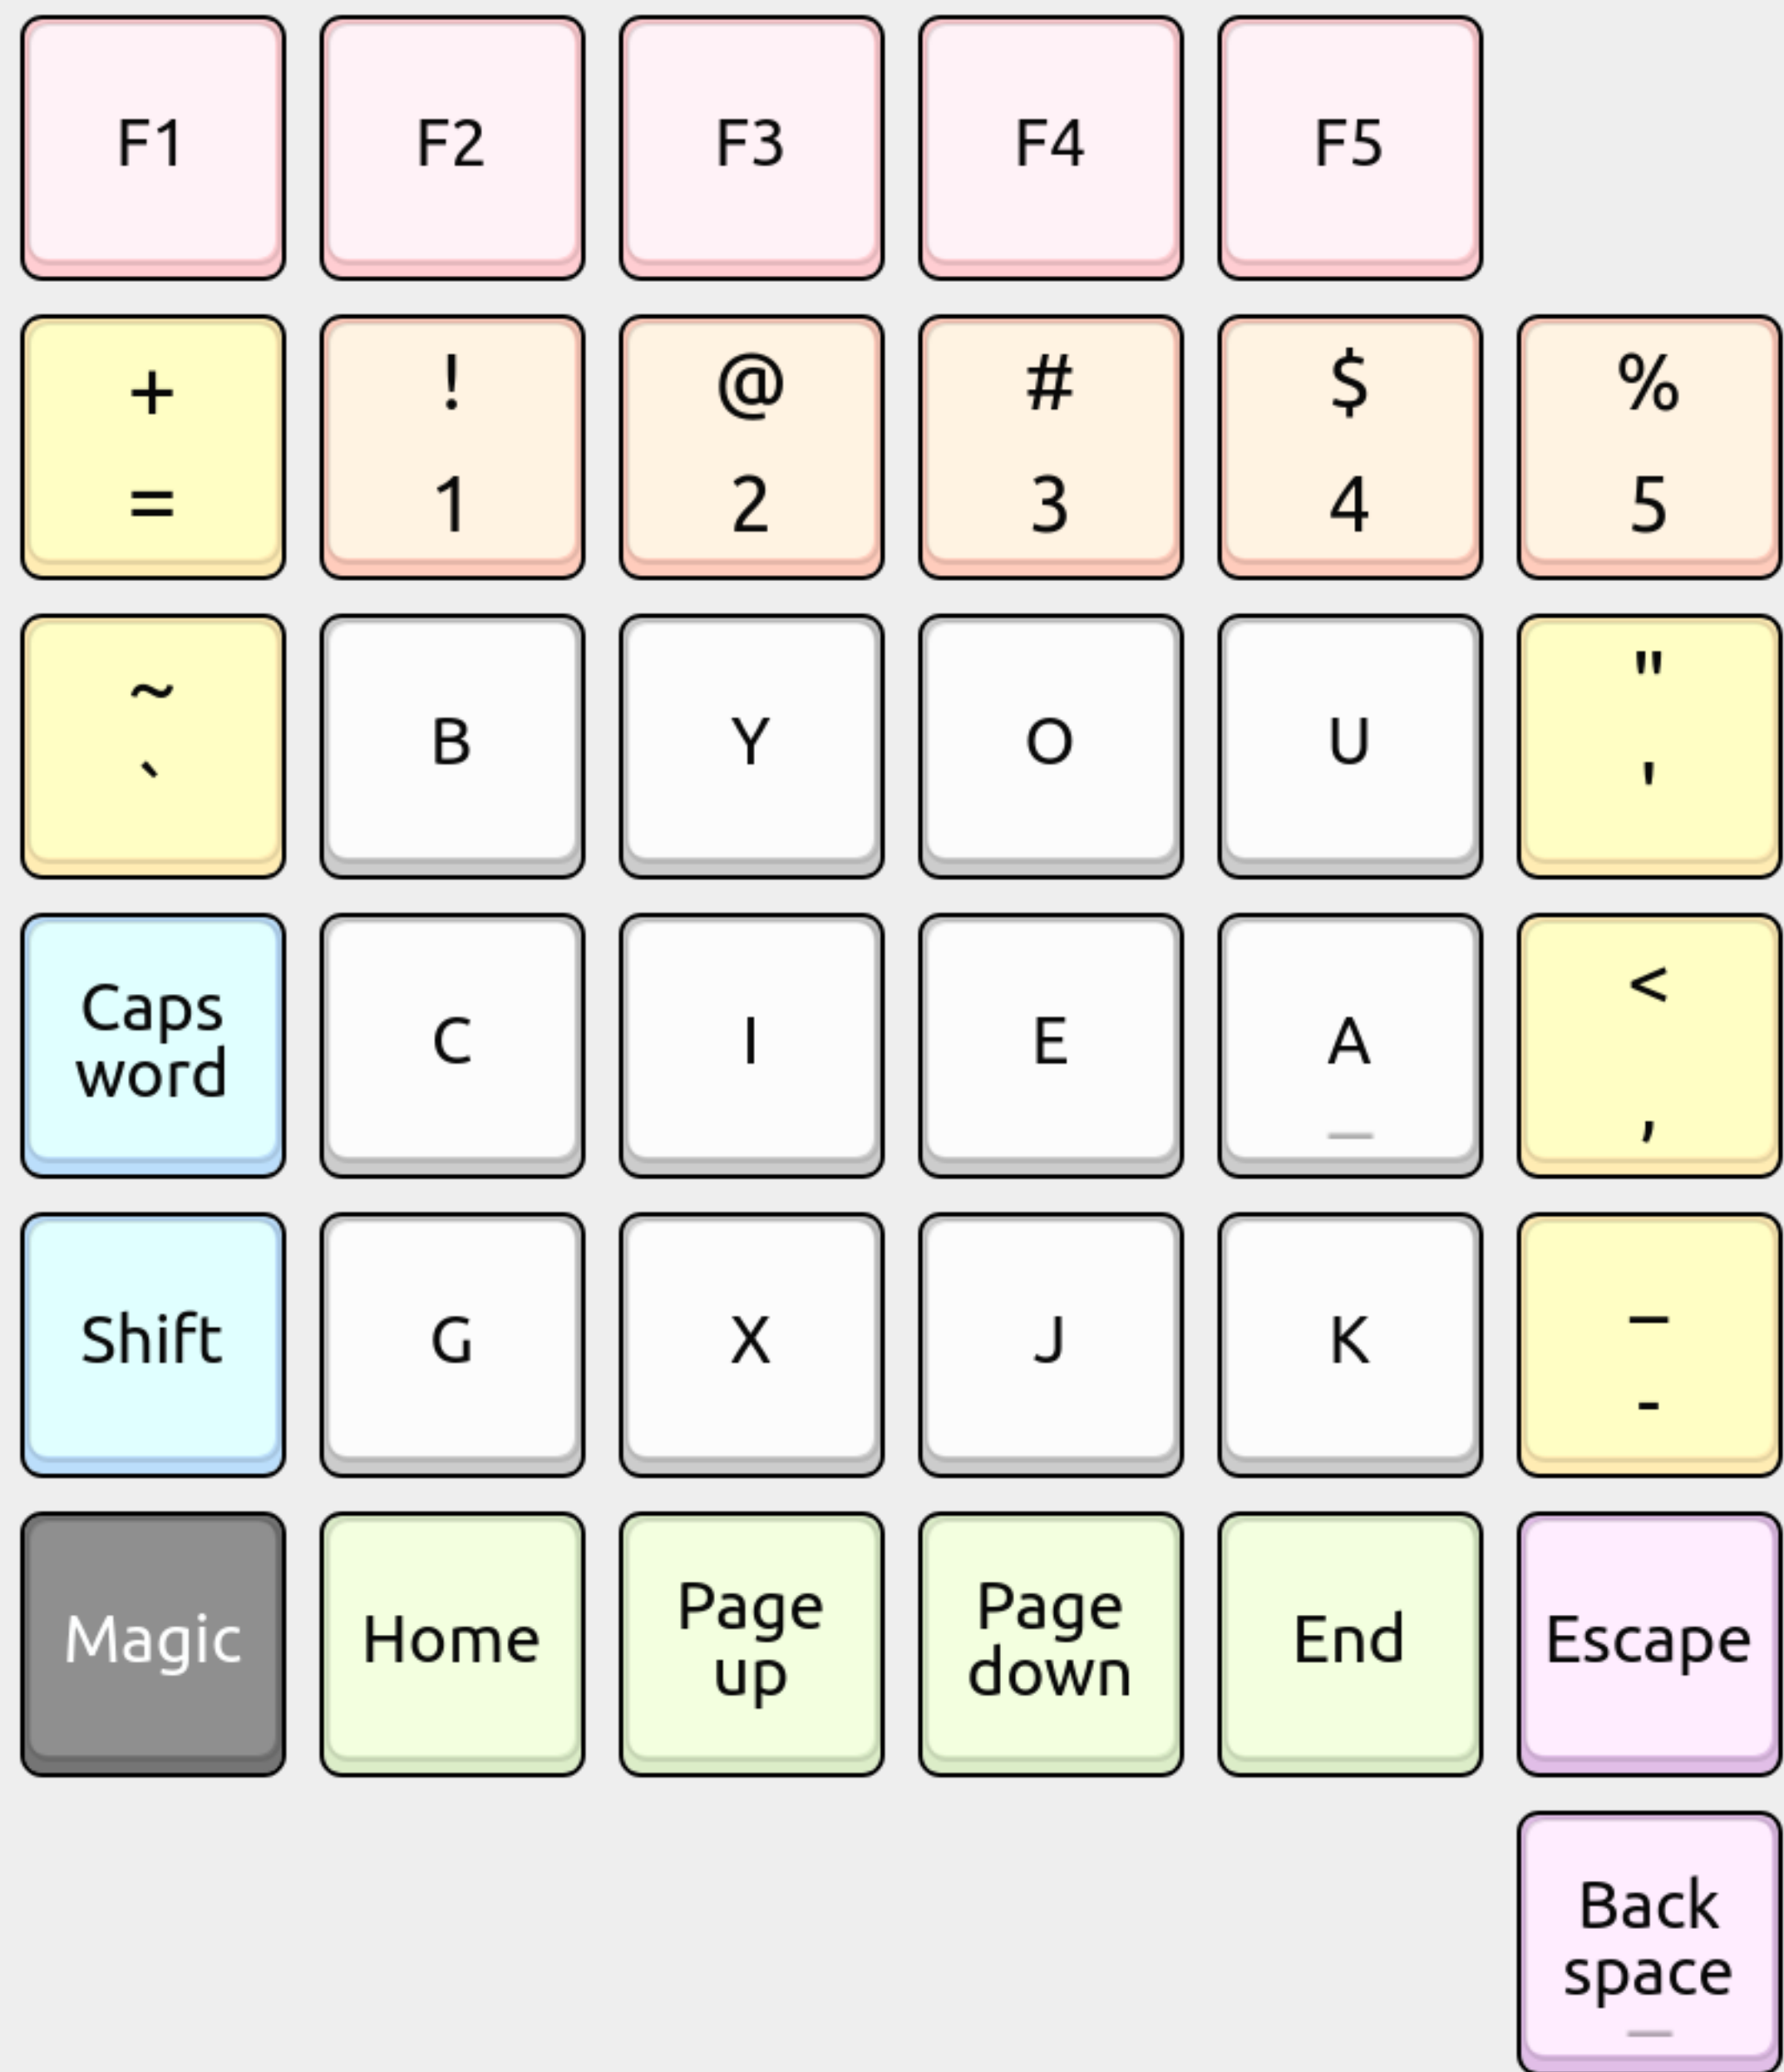

# System Layer

MoErgo Glove80 keyboard

Miryoku layers & home row mods

Engram·mer keyboard layout

See [is.gd/sunaku\\_glove80](https://is.gd/sunaku_glove80)